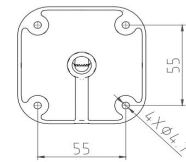

8MP IR Day & Night Network Bullet Camera

- 8MP 1/2.7" CMOS Image Sensor, Excellent Low Luminance Performance & High Definition of images.
- Outputs Max. 8MP: 3840*2160@20fps, H.265 Code, High Compression Rate, Ultra Low Bit Rate.
- 2.8mm / 3.6mm / 6.0mm Fixed Focal Lens, IR Light: Max. 60M.
- ROI, SMART H.264 +/H.265+, AI H.264/H.265, Flexible Coding, Applicable to various bandwidth and storage environments.
- Rotation Mode, WDR, 3DNR, HLC, BLC, Digital Watermarking, Applicable to various monitoring scenes.
- Perimeter Protection: Intrusion, Tripwire (Support the classification & Detection of Human, Vehicle & Non-Motor).
- Abnormality Detection: Smart Motion Detection, Face Detection, People Counting.

Model No.	CB-RD804P
Camera	
Image Sensor	1/2.7" Progressive CMOS Image Sensor
Max. Resolution	8MP, 3840(H)*2160(V)
RAM & Flash	256MB RAM / 128MB ROM
Minimum Illumination	0.006Lux(Color), 0.0006Lux (B/W), 0Lux (IR on)
Shutter Speed	1/3 s to 1/100, 000 s
Day / Night	Auto, Dual IR-Cut Filter, D/N Sensitive Switch / Mixed Mode Switch
Illumination Distance Range	IR Light: Max. 60M
Illuminator Control	Auto / Manual
Smart IR	Supported
S/N Ratio	≥ 56dB
Angle Adjustment	Pan: 0° to 360°, Tilt: 0° to 90°, Rotate: 0° to 360°
Lens	
Lens	2.8mm / 3.6mm / 6.0mm Fixed Focal Lens
Max. Aperture Ratio	F No. 1.6
Min. Object Distance	2M
Lens Mount	M12
Max. Aperture	F1.6
Iris Type	Auto Iris
Focal Length & FOV