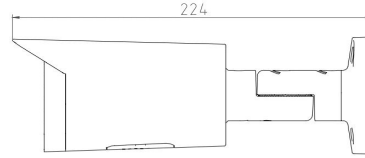

8MP IR Day & Night Network Bullet Camera

- 8MP 1/2.7" CMOS Image Sensor, Excellent Low Luminance Performance & High Definition of images.
- Outputs Max. 8MP: 3840*2160@20fps, H.265 Code, High Compression Rate, Ultra Low Bit Rate.
- 2.8mm / 3.6mm / 6.0mm Fixed Focal Lens, IR Light: Max. 60M.
- ROI, SMART H.264 +/H.265+, AI H.264/H.265, Flexible Coding, Applicable to various bandwidth and storage environments.
- Rotation Mode, WDR, 3DNR, HLC, BLC, Digital Watermarking, Applicable to various monitoring scenes.
- Perimeter Protection: Intrusion, Tripwire (Support the classification & Detection of Human, Vehicle & Non-Motor).
- Abnormality Detection: Smart Motion Detection, Face Detection, People Counting.

Model No.	CB-RD804P
Camera	
Image Sensor	1/2.7" Progressive CMOS Image Sensor
Max. Resolution	8MP, 3840(H)*2160(V)
RAM & Flash	256MB RAM / 128MB ROM
Minimum Illumination	0.006Lux(Color), 0.0006Lux (B/W), 0Lux (IR on)
Shutter Speed	1/3 s to 1/100, 000 s
Day / Night	Auto, Dual IR-Cut Filter, D/N Sensitive Switch / Mixed Mode Switch
Illumination Distance Range	IR Light: Max. 60M
Illuminator Control	Auto / Manual
Smart IR	Supported
S/N Ratio	≥ 56dB
Angle Adjustment	Pan: 0° to 360°, Tilt: 0° to 90°, Rotate: 0° to 360°
Lens	
Lens	2.8mm / 3.6mm / 6.0mm Fixed Focal Lens
Max. Aperture Ratio	F No. 1.6
Min. Object Distance	2M
Lens Mount	M12
Max. Aperture	F1.6
Iris Type	Auto Iris
Focal Length & FOV