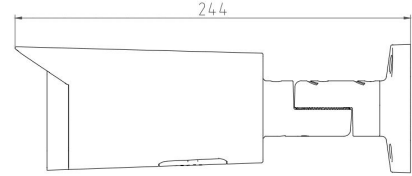

8MP IR Day & Night Network Bullet Camera

- 8MP 1/2.7" CMOS Image Sensor, Excellent Low Luminance Performance & High Definition of images.
- Outputs Max. 8MP: 3840*2160@20fps, H.265 Code, High Compression Rate, Ultra Low Bit Rate.
- 2.7~13.5mm 5X Motorized Lens, IR Light: Max. 60M.
- ROI, SMART H.264 +/H.265+, AI H.264/H.265, Flexible Coding, Applicable to various bandwidth and storage environments.
- Rotation Mode, WDR, 3DNR, HLC, BLC, Digital Watermarking, Applicable to various monitoring scenes.
- Perimeter Protection: Intrusion, Tripwire (Support the classification & Detection of Human, Vehicle & Non-Motor).
- Abnormality Detection: Smart Motion Detection, Face Detection, People Counting.

Model No.	CB-RD804P-AZ
Camera	
Image Sensor	1/2.7" Progressive CMOS Image Sensor
Max. Resolution	8MP, 3840(H)*2160(V)
RAM & Flash	256MB RAM / 128MB ROM
Minimum Illumination	0.006Lux(Color), 0.0006Lux (B/W), 0Lux (IR on)
Shutter Speed	1/3 s to 1/100, 000 s
Day / Night	Auto, Dual IR-Cut Filter, D/N Sensitive Switch / Mixed Mode Switch
Illumination Distance Range	IR Light: Max. 60M
Illuminator Control	Auto / Manual
Smart IR	Supported
S/N Ratio	≥ 56dB
Angle Adjustment	Pan: 0° to 360°, Tilt: 0° to 90°, Rotate: 0° to 360°
Lens	
Lens	2.7-13.5mm Motorized Auto Focus Lens
Max. Aperture Ratio	F No. 1.6 (W) ~ 3.3(T)
Min. Object Distance	0.3M~INF(W), 1.5M~INF(T)
Lens Mount	M12
Max. Aperture	F1.6
Iris Type	Auto Iris
Focal Length & FOV