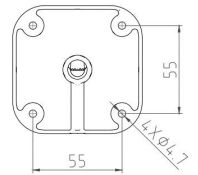

8MP IR Day & Night Network Bullet Camera

- 8MP 1/2.7" CMOS Image Sensor, Excellent Low Luminance Performance & High Definition of images.
- Outputs Max. 8MP: 3840*2160@20fps, H.265 Code, High Compression Rate, Ultra Low Bit Rate.
- 2.7~13.5mm 5X Motorized Lens, IR Light: Max. 60M.
- ROI, SMART H.264 +/H.265+, AI H.264/H.265, Flexible Coding, Applicable to various bandwidth and storage environments.
- Rotation Mode, WDR, 3DNR, HLC, BLC, Digital Watermarking, Applicable to various monitoring scenes.
- Perimeter Protection: Intrusion, Tripwire (Support the classification & Detection of Human, Vehicle & Non-Motor).
- Abnormality Detection: Smart Motion Detection, Face Detection, People Counting.

Model No.	CB-RD804P-AZ
Camera	
Image Sensor	1/2.7" Progressive CMOS Image Sensor
Max. Resolution	8MP, 3840(H)*2160(V)
RAM & Flash	256MB RAM / 128MB ROM
Minimum Illumination	0.006Lux(Color), 0.0006Lux (B/W), 0Lux (IR on)
Shutter Speed	1/3 s to 1/100, 000 s
Day / Night	Auto, Dual IR-Cut Filter, D/N Sensitive Switch / Mixed Mode Switch
Illumination Distance Range	IR Light: Max. 60M
Illuminator Control	Auto / Manual
Smart IR	Supported
S/N Ratio	≥ 56dB
Angle Adjustment	Pan: 0° to 360°, Tilt: 0° to 90°, Rotate: 0° to 360°
Lens	
Lens	2.7-13.5mm Motorized Auto Focus Lens
Max. Aperture Ratio	F No. 1.6 (W) ~ 3.3(T)
Min. Object Distance	0.3M~INF(W), 1.5M~INF(T)
Lens Mount	M12
Max. Aperture	F1.6
Iris Type	Auto Iris
Focal Length & FOV