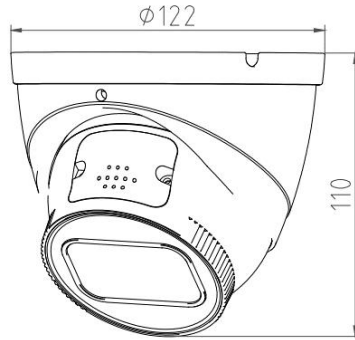

## 5MP IR Smart Dual Light Active Deterrence Network Dome Camera

- 5MP 1/2.7" CMOS Image Sensor, Excellent Low Luminance Performance & High Definition of images.
- Outputs Max. 5MP: 2880\*1620@25/30fps, H.265 Code, High Compression Rate, Ultra Low Bit Rate.
- 2.8mm / 3.6mm / 6.0mm Fixed Focal Lens, IR Light: Max. 50M, Warm Light: Max. 40M.
- ROI, SMART H.264 +/H.265+, AI H.264/H.265, Flexible Coding, Applicable to various bandwidth and storage environments.
- Rotation Mode, WDR, 3DNR, HLC, BLC, Digital Watermarking, Applicable to various monitoring scenes.
- Perimeter Protection: Intrusion, Tripwire (Support the classification & Detection of Human, Vehicle & Non-Motor).
- Abnormality Detection: Smart Motion Detection, Face Detection, People Counting, Video Metadata, Smart Object Detection, Heat Map.
- Support White Light Flash Alarm, Sound Alarm, Arm and Disarm.

Model No.	CB-ED508P
<b>Camera</b>	
Image Sensor	1/2.7" Progressive CMOS Image Sensor
Max. Resolution	5MP, 2880(H)*1620(V)
RAM & Flash	256MB RAM / 128MB ROM
Minimum Illumination	0.0006Lux(Color), 0.0003Lux (B/W), 0Lux (IR on)
Shutter Speed	1/3 s to 1/100, 000 s
Day / Night	Auto, Dual IR-Cut Filter, D/N Sensitive Switch / Mixed Mode Switch
Illumination Distance Range	IR Light: Max. 50M, Warm Light: Max. 40M
Illuminator Control	Auto / Manual
Smart IR	Supported
S/N Ratio	≥ 56dB
Angle Adjustment	Pan: 0° to 360°, Tilt: 0° to 90°, Rotate: 0° to 360°
<b>Lens</b>	
Lens	2.8mm / 3.6mm / 6.0mm Fixed Focal Lens
Max. Aperture Ratio	F No. 1.6
Min. Object Distance	2M
Lens Mount	M12
Max. Aperture	F1.6
Iris Type	Auto Iris