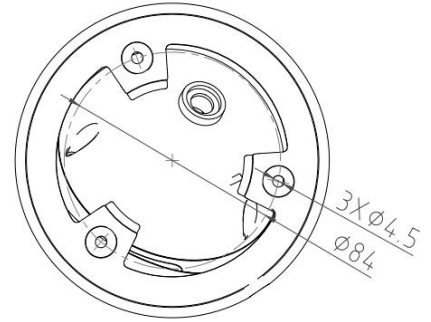

## 5MP IR Smart Dual Light Active Deterrence Network Dome Camera

- 5MP 1/2.7" CMOS Image Sensor, Excellent Low Luminance Performance & High Definition of images.
- Outputs Max. 5MP: 2880\*1620@25/30fps, H.265 Code, High Compression Rate, Ultra Low Bit Rate.
- 2.8mm / 3.6mm / 6.0mm Fixed Focal Lens, IR Light: Max. 50M, Warm Light: Max. 40M.
- ROI, SMART H.264 +/H.265+, AI H.264/H.265, Flexible Coding, Applicable to various bandwidth and storage environments.
- Rotation Mode, WDR, 3DNR, HLC, BLC, Digital Watermarking, Applicable to various monitoring scenes.
- Perimeter Protection: Intrusion, Tripwire (Support the classification & Detection of Human, Vehicle & Non-Motor).
- Abnormality Detection: Smart Motion Detection, Face Detection, People Counting, Video Metadata, Smart Object Detection, Heat Map.
- Support White Light Flash Alarm, Sound Alarm, Arm and Disarm.

Model No.	CB-ED508P
<b>Camera</b>	
Image Sensor	1/2.7" Progressive CMOS Image Sensor
Max. Resolution	5MP, 2880(H)*1620(V)
RAM & Flash	256MB RAM / 128MB ROM
Minimum Illumination	0.0006Lux(Color), 0.0003Lux (B/W), 0Lux (IR on)
Shutter Speed	1/3 s to 1/100, 000 s
Day / Night	Auto, Dual IR-Cut Filter, D/N Sensitive Switch / Mixed Mode Switch
Illumination Distance Range	IR Light: Max. 50M, Warm Light: Max. 40M
Illuminator Control	Auto / Manual
Smart IR	Supported
S/N Ratio	≥ 56dB
Angle Adjustment	Pan: 0° to 360°, Tilt: 0° to 90°, Rotate: 0° to 360°
<b>Lens</b>	
Lens	2.8mm / 3.6mm / 6.0mm Fixed Focal Lens
Max. Aperture Ratio	F No. 1.6
Min. Object Distance	2M
Lens Mount	M12
Max. Aperture	F1.6
Iris Type	Auto Iris