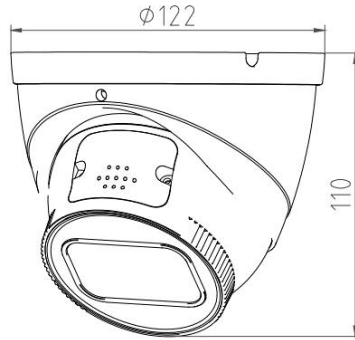

5MP IR Smart Dual Light Active Deterrence Network Dome Camera

- 5MP 1/2.7" CMOS Image Sensor, Excellent Low Luminance Performance & High Definition of images.
- Outputs Max. 5MP: 2880*1620@25/30fps, H.265 Code, High Compression Rate, Ultra Low Bit Rate.
- 2.7~13.5mm 5X Motorized Lens, IR Light: Max. 40M, Warm Light: Max. 30M.
- ROI, SMART H.264 +/H.265+, AI H.264/H.265, Flexible Coding, Applicable to various bandwidth and storage environments.
- Rotation Mode, WDR, 3DNR, HLC, BLC, Digital Watermarking, Applicable to various monitoring scenes.
- Perimeter Protection: Intrusion, Tripwire (Support the classification & Detection of Human, Vehicle & Non-Motor).
- Abnormality Detection: Smart Motion Detection, Face Detection, People Counting, Video Metadata, Smart Object Detection, Heat Map.
- Support White Light Flash Alarm, Sound Alarm, Arm and Disarm.

Model No.	CB-ED508P-AZ
Camera	
Image Sensor	1/2.7" Progressive CMOS Image Sensor
Max. Resolution	5MP, 2880(H)*1620(V)
RAM & Flash	256MB RAM / 128MB ROM
Minimum Illumination	0.0006Lux(Color), 0.0003Lux (B/W), 0Lux (IR on)
Shutter Speed	1/3 s to 1/100, 000 s
Day / Night	Auto, Dual IR-Cut Filter, D/N Sensitive Switch / Mixed Mode Switch
Illumination Distance Range	IR Light: Max. 40M, Warm Light: Max. 30M
Illuminator Control	Auto / Manual
Smart IR	Supported
S/N Ratio	≥ 56dB
Angle Adjustment	Pan: 0° to 360°, Tilt: 0° to 90°, Rotate: 0° to 360°
Lens	
Lens	2.7-13.5mm Motorized Auto Focus Lens
Max. Aperture Ratio	F No. 1.6 (W) ~ 3.3(T)
Min. Object Distance	0.3M~INF(W), 1.5M~INF(T)
Lens Mount	M12
Max. Aperture	F1.6
Iris Type	Auto Iris