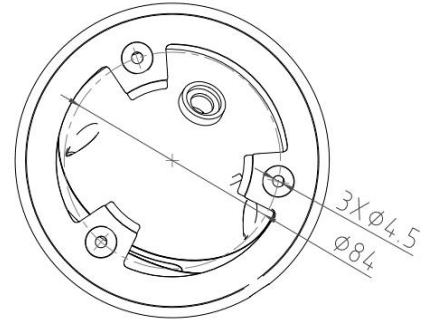

5MP IR Smart Dual Light Active Deterrence Network Dome Camera

- 5MP 1/2.7" CMOS Image Sensor, Excellent Low Luminance Performance & High Definition of images.
- Outputs Max. 5MP: 2880*1620@25/30fps, H.265 Code, High Compression Rate, Ultra Low Bit Rate.
- 2.7~13.5mm 5X Motorized Lens, IR Light: Max. 40M, Warm Light: Max. 30M.
- ROI, SMART H.264 +/H.265+, AI H.264/H.265, Flexible Coding, Applicable to various bandwidth and storage environments.
- Rotation Mode, WDR, 3DNR, HLC, BLC, Digital Watermarking, Applicable to various monitoring scenes.
- Perimeter Protection: Intrusion, Tripwire (Support the classification & Detection of Human, Vehicle & Non-Motor).
- Abnormality Detection: Smart Motion Detection, Face Detection, People Counting, Video Metadata, Smart Object Detection, Heat Map.
- Support White Light Flash Alarm, Sound Alarm, Arm and Disarm.

Model No.	CB-ED508P-AZ
Camera	
Image Sensor	1/2.7" Progressive CMOS Image Sensor
Max. Resolution	5MP, 2880(H)*1620(V)
RAM & Flash	256MB RAM / 128MB ROM
Minimum Illumination	0.0006Lux(Color), 0.0003Lux (B/W), 0Lux (IR on)
Shutter Speed	1/3 s to 1/100, 000 s
Day / Night	Auto, Dual IR-Cut Filter, D/N Sensitive Switch / Mixed Mode Switch
Illumination Distance Range	IR Light: Max. 40M, Warm Light: Max. 30M
Illuminator Control	Auto / Manual
Smart IR	Supported
S/N Ratio	≥ 56dB
Angle Adjustment	Pan: 0° to 360°, Tilt: 0° to 90°, Rotate: 0° to 360°
Lens	
Lens	2.7-13.5mm Motorized Auto Focus Lens
Max. Aperture Ratio	F No. 1.6 (W) ~ 3.3(T)
Min. Object Distance	0.3M~INF(W), 1.5M~INF(T)
Lens Mount	M12
Max. Aperture	F1.6
Iris Type	Auto Iris