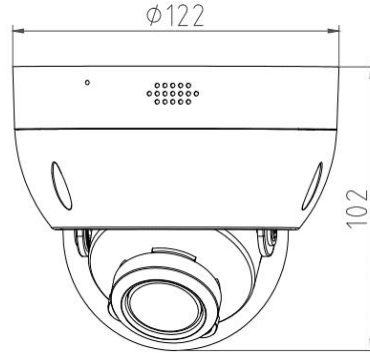

5MP IR Smart Dual Light Active Deterrence Network Dome Camera

- 5MP 1/2.7" CMOS Image Sensor, Excellent Low Luminance Performance & High Definition of images.
- Outputs Max. 5MP: 2880*1620@25/30fps, H.265 Code, High Compression Rate, Ultra Low Bit Rate.
- 2.8mm / 3.6mm / 6.0mm Fixed Focal Lens, IR Light: Max. 50M, Warm Light: Max. 40M.
- ROI, SMART H.264 +/H.265+, AI H.264/H.265, Flexible Coding, Applicable to various bandwidth and storage environments.
- Rotation Mode, WDR, 3DNR, HLC, BLC, Digital Watermarking, Applicable to various monitoring scenes.
- Perimeter Protection: Intrusion, Tripwire (Support the classification & Detection of Human, Vehicle & Non-Motor).
- Abnormality Detection: Smart Motion Detection, Face Detection, People Counting, Video Metadata, Smart Object Detection, Heat Map.
- Support White Light Flash Alarm, Sound Alarm, Arm and Disarm.

Model No.	CB-FD508P
Camera	
Image Sensor	1/2.7" Progressive CMOS Image Sensor
Max. Resolution	5MP, 2880(H)*1620(V)
RAM & Flash	256MB RAM / 128MB ROM
Minimum Illumination	0.0006Lux(Color), 0.0003Lux (B/W), 0Lux (IR on)
Shutter Speed	1/3 s to 1/100, 000 s
Day / Night	Auto, Dual IR-Cut Filter, D/N Sensitive Switch / Mixed Mode Switch
Illumination Distance Range	IR Light: Max. 50M, Warm Light: Max. 40M
Illuminator Control	Auto / Manual
Smart IR	Supported
S/N Ratio	≥ 56dB
Angle Adjustment	Pan: 0° to 360°, Tilt: 0° to 90°, Rotate: 0° to 360°
Lens	
Lens	2.8mm / 3.6mm / 6.0mm Fixed Focal Lens
Max. Aperture Ratio	F No. 1.6
Min. Object Distance	2M
Lens Mount	M12
Max. Aperture	F1.6
Iris Type	Auto Iris