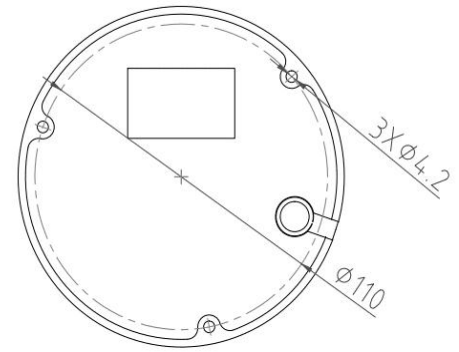

5MP IR Smart Dual Light Active Deterrence Network Dome Camera

- 5MP 1/2.7" CMOS Image Sensor, Excellent Low Luminance Performance & High Definition of images.
- Outputs Max. 5MP: 2880*1620@25/30fps, H.265 Code, High Compression Rate, Ultra Low Bit Rate.
- 2.8mm / 3.6mm / 6.0mm Fixed Focal Lens, IR Light: Max. 50M, Warm Light: Max. 40M.
- ROI, SMART H.264 +/H.265+, AI H.264/H.265, Flexible Coding, Applicable to various bandwidth and storage environments.
- Rotation Mode, WDR, 3DNR, HLC, BLC, Digital Watermarking, Applicable to various monitoring scenes.
- Perimeter Protection: Intrusion, Tripwire (Support the classification & Detection of Human, Vehicle & Non-Motor).
- Abnormality Detection: Smart Motion Detection, Face Detection, People Counting, Video Metadata, Smart Object Detection, Heat Map.
- Support White Light Flash Alarm, Sound Alarm, Arm and Disarm.

Model No.	CB-FD508P
Camera	
Image Sensor	1/2.7" Progressive CMOS Image Sensor
Max. Resolution	5MP, 2880(H)*1620(V)
RAM & Flash	256MB RAM / 128MB ROM
Minimum Illumination	0.0006Lux(Color), 0.0003Lux (B/W), 0Lux (IR on)
Shutter Speed	1/3 s to 1/100, 000 s
Day / Night	Auto, Dual IR-Cut Filter, D/N Sensitive Switch / Mixed Mode Switch
Illumination Distance Range	IR Light: Max. 50M, Warm Light: Max. 40M
Illuminator Control	Auto / Manual
Smart IR	Supported
S/N Ratio	≥ 56dB
Angle Adjustment	Pan: 0° to 360°, Tilt: 0° to 90°, Rotate: 0° to 360°
Lens	
Lens	2.8mm / 3.6mm / 6.0mm Fixed Focal Lens
Max. Aperture Ratio	F No. 1.6
Min. Object Distance	2M
Lens Mount	M12
Max. Aperture	F1.6
Iris Type	Auto Iris