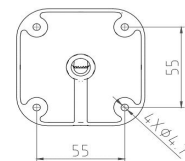

8MP IR Smart Dual Light Active Deterrence Network Bullet Camera

- 8MP 1/2.7" CMOS Image Sensor, Excellent Low Luminance Performance & High Definition of images.
- Outputs Max. 8MP: 3840*2160@25/30fps, H.265 Code, High Compression Rate, Ultra Low Bit Rate.
- 2.8mm / 3.6mm / 6.0mm Fixed Focal Lens, IR Light: Max. 60M, Warm Light: Max. 50M.
- ROI, SMART H.264 +/H.265+, AI H.264/H.265, Flexible Coding, Applicable to various bandwidth and storage environments.
- Rotation Mode, WDR, 3DNR, HLC, BLC, Digital Watermarking, Applicable to various monitoring scenes.
- Perimeter Protection: Intrusion, Tripwire (Support the classification & Detection of Human, Vehicle & Non-Motor).
- Abnormality Detection: Smart Motion Detection, Face Detection, People Counting, Video Metadata, Smart Object Detection, Heat Map.
- Support White Light Flash Alarm, Sound Alarm, Arm and Disarm.

Model No.	CB-RD808P
Camera	
Image Sensor	1/2.7" Progressive CMOS Image Sensor
Max. Resolution	8MP, 3840(H)*2160(V)
RAM & Flash	256MB RAM / 128MB ROM
Minimum Illumination	0.0006Lux(Color), 0.0003Lux (B/W), 0Lux (IR on)
Shutter Speed	1/3 s to 1/100, 000 s
Day / Night	Auto, Dual IR-Cut Filter, D/N Sensitive Switch / Mixed Mode Switch
Illumination Distance Range	IR Light: Max. 60M, Warm Light: Max. 50M
Illuminator Control	Auto / Manual
Smart IR	Supported
S/N Ratio	≥ 56dB
Angle Adjustment	Pan: 0° to 360°, Tilt: 0° to 90°, Rotate: 0° to 360°
Lens	
Lens	2.8mm / 3.6mm / 6.0mm Fixed Focal Lens
Max. Aperture Ratio	F No. 1.6
Min. Object Distance	2M
Lens Mount	M12
Max. Aperture	F1.6
Iris Type	Auto Iris