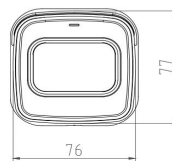

## 8MP IR Smart Dual Light Active Deterrence Network Bullet Camera

- 8MP 1/2.7" CMOS Image Sensor, Excellent Low Luminance Performance & High Definition of images.
- Outputs Max. 8MP: 3840\*2160@25/30fps, H.265 Code, High Compression Rate, Ultra Low Bit Rate.
- 2.8mm / 3.6mm / 6.0mm Fixed Focal Lens, IR Light: Max. 60M, Warm Light: Max. 50M.
- ROI, SMART H.264 +/H.265+, AI H.264/H.265, Flexible Coding, Applicable to various bandwidth and storage environments.
- Rotation Mode, WDR, 3DNR, HLC, BLC, Digital Watermarking, Applicable to various monitoring scenes.
- Perimeter Protection: Intrusion, Tripwire (Support the classification & Detection of Human, Vehicle & Non-Motor).
- Abnormality Detection: Smart Motion Detection, Face Detection, People Counting, Video Metadata, Smart Object Detection, Heat Map.
- Support White Light Flash Alarm, Sound Alarm, Arm and Disarm.

Model No.	CB-RD808P
<b>Camera</b>	
Image Sensor	1/2.7" Progressive CMOS Image Sensor
Max. Resolution	8MP, 3840(H)*2160(V)
RAM & Flash	256MB RAM / 128MB ROM
Minimum Illumination	0.0006Lux(Color), 0.0003Lux (B/W), 0Lux (IR on)
Shutter Speed	1/3 s to 1/100, 000 s
Day / Night	Auto, Dual IR-Cut Filter, D/N Sensitive Switch / Mixed Mode Switch
Illumination Distance Range	IR Light: Max. 60M, Warm Light: Max. 50M
Illuminator Control	Auto / Manual
Smart IR	Supported
S/N Ratio	≥ 56dB
Angle Adjustment	Pan: 0° to 360°, Tilt: 0° to 90°, Rotate: 0° to 360°
<b>Lens</b>	
Lens	2.8mm / 3.6mm / 6.0mm Fixed Focal Lens
Max. Aperture Ratio	F No. 1.6
Min. Object Distance	2M
Lens Mount	M12
Max. Aperture	F1.6
Iris Type	Auto Iris