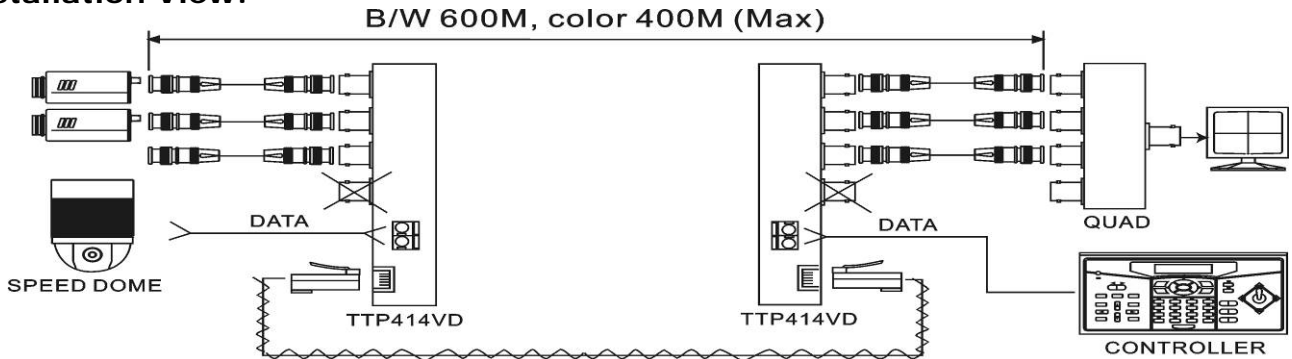

TWISTED PAIR TRANSMISSION SYSTEM – Passive Series

ITEM NO.: TTP414VD

Features:

- Transmit a full color video signal up to 300 meters.
- Distance Up to 1Km when used with an active receiver such as TTA111VH, TTA111VHA, TTA111VRA, TTA111AVR, TTA414VRA, TPA008A, TPA016A.
- Passive, no power required.
- Eliminate coaxial cable.
- Up to multi TTP111XX, can work with 1U rack mounting multi channel receiver panel TPP016, TPA008, and TPA016.

Installation View:

Panel View:

RJ-45 Jack Pin Define

| RJ - 45 Jack | |
|--------------|---------------------|
| PIN | Color Function |
| 1 | W-O S2 |
| 2 | O S1 |
| 3 | W-G Audio + |
| 4 | BL A1 |
| 5 | W-BL A2 |
| 6 | G Audio - |
| 7 | W-BR Video + |
| 8 | BR Video - |

JACK POSITION

Specification:

| ITEM NO. | TTP414VH | TTP414VD | TTP444V | TDP414VP |
|---------------------|---|-----------------|---------------|---------------|
| Video Input | BNC x 4 | BNC x 4 | BNC x 4 | X |
| | 75 Ω · 1 Vp-p | | | |
| Video Output | X | X | X | RJ45 x 4 |
| Video Output | RJ45 x 1 | RJ45 x 1 | RJ45 x 4 | RJ45 x 1 |
| Distance | 300M | | | |
| Recommend Cable | CAT.5 UTP (AWG24) | | | |
| Temperature | Operation: 0 to 55°C, Storage: -20 TO 85°C, Humidity: up to 95% | | | |
| Power | X | X | X | V |
| Dimension mm | 138 x 76.4 x 28 | 138 x 76.4 x 28 | 110 x 79 x 26 | 110 x 77 x 26 |
| Weight g | 180 | 112 | 200 | 165 |