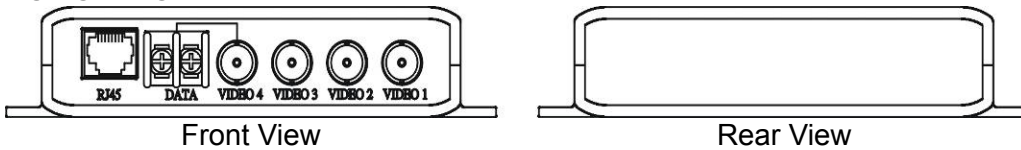

TWISTED PAIR TRANSMISSION SYSTEM – Passive Series

ITEM NO.: TTP414VD

Features:

- Transmit a full color video signal up to 300 meters.
- Distance Up to 1Km when used with an active receiver such as TTA111VH, TTA111VHA, TTA111VRA, TTA111AVR, TTA414VRA, TPA008A, TPA016A.
- Passive, no power required.
- Eliminate coaxial cable.
- Up to multi TTP111XX, can work with 1U rack mounting multi channel receiver panel TPP016, TPA008, and TPA016.

Installation View:

Panel View:

RJ-45 Jack Pin Define

| RJ - 45 Jack | |
|--------------|---------------------|
| PIN | Color Function |
| 1 | W-O S2 |
| 2 | O S1 |
| 3 | W-G Audio + |
| 4 | BL A1 |
| 5 | W-BL A2 |
| 6 | G Audio - |
| 7 | W-BR Video + |
| 8 | BR Video - |

JACK POSITION

Specification:

| ITEM NO. | TTP414VH | TTP414VD | TTP444V | TDP414VP |
|---------------------|---|-----------------|---------------|---------------|
| Video Input | BNC x 4 | BNC x 4 | BNC x 4 | X |
| | 75 Ω · 1 Vp-p | | | |
| Video Output | X | X | X | RJ45 x 4 |
| Video Output | RJ45 x 1 | RJ45 x 1 | RJ45 x 4 | RJ45 x 1 |
| Distance | 300M | | | |
| Recommend Cable | CAT.5 UTP (AWG24) | | | |
| Temperature | Operation: 0 to 55°C, Storage: -20 TO 85°C, Humidity: up to 95% | | | |
| Power | X | X | X | V |
| Dimension mm | 138 x 76.4 x 28 | 138 x 76.4 x 28 | 110 x 79 x 26 | 110 x 77 x 26 |
| Weight g | 180 | 112 | 200 | 165 |