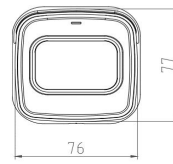

5MP IR Smart Dual Light Active Deterrence Network Bullet Camera

- 5MP 1/2.7" CMOS Image Sensor, Excellent Low Luminance Performance & High Definition of images.
- Outputs Max. 5MP: 2880*1620@25/30fps, H.265 Code, High Compression Rate, Ultra Low Bit Rate.
- 2.8mm / 3.6mm / 6.0mm Fixed Focal Lens, IR Light: Max. 60M, Warm Light: Max. 50M.
- ROI, SMART H.264 +/H.265+, AI H.264/H.265, Flexible Coding, Applicable to various bandwidth and storage environments.
- Rotation Mode, WDR, 3DNR, HLC, BLC, Digital Watermarking, Applicable to various monitoring scenes.
- Perimeter Protection: Intrusion, Tripwire (Support the classification & Detection of Human, Vehicle & Non-Motor).
- Abnormality Detection: Smart Motion Detection, Face Detection, People Counting, Video Metadata, Smart Object Detection, Heat Map.
- Support White Light Flash Alarm, Sound Alarm, Arm and Disarm.

Model No.	CB-RD508P
Camera	
Image Sensor	1/2.7" Progressive CMOS Image Sensor
Max. Resolution	5MP, 2880(H)*1620(V)
RAM & Flash	256MB RAM / 128MB ROM
Minimum Illumination	0.0006Lux(Color), 0.0003Lux (B/W), 0Lux (IR on)
Shutter Speed	1/3 s to 1/100, 000 s
Day / Night	Auto, Dual IR-Cut Filter, D/N Sensitive Switch / Mixed Mode Switch
Illumination Distance Range	IR Light: Max. 60M, Warm Light: Max. 50M
Illuminator Control	Auto / Manual
Smart IR	Supported
S/N Ratio	≥ 56dB
Angle Adjustment	Pan: 0° to 360°, Tilt: 0° to 90°, Rotate: 0° to 360°
Lens	
Lens	2.8mm / 3.6mm / 6.0mm Fixed Focal Lens
Max. Aperture Ratio	F No. 1.6
Min. Object Distance	2M
Lens Mount	M12
Max. Aperture	F1.6
Iris Type	Auto Iris