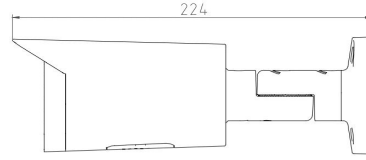

5MP IR Smart Dual Light Active Deterrence Network Bullet Camera

- 5MP 1/2.7" CMOS Image Sensor, Excellent Low Luminance Performance & High Definition of images.
- Outputs Max. 5MP: 2880*1620@25/30fps, H.265 Code, High Compression Rate, Ultra Low Bit Rate.
- 2.8mm / 3.6mm / 6.0mm Fixed Focal Lens, IR Light: Max. 60M, Warm Light: Max. 50M.
- ROI, SMART H.264 +/H.265+, AI H.264/H.265, Flexible Coding, Applicable to various bandwidth and storage environments.
- Rotation Mode, WDR, 3DNR, HLC, BLC, Digital Watermarking, Applicable to various monitoring scenes.
- Perimeter Protection: Intrusion, Tripwire (Support the classification & Detection of Human, Vehicle & Non-Motor).
- Abnormality Detection: Smart Motion Detection, Face Detection, People Counting, Video Metadata, Smart Object Detection, Heat Map.
- Support White Light Flash Alarm, Sound Alarm, Arm and Disarm.

Model No.	CB-RD508P
Camera	
Image Sensor	1/2.7" Progressive CMOS Image Sensor
Max. Resolution	5MP, 2880(H)*1620(V)
RAM & Flash	256MB RAM / 128MB ROM
Minimum Illumination	0.0006Lux(Color), 0.0003Lux (B/W), 0Lux (IR on)
Shutter Speed	1/3 s to 1/100, 000 s
Day / Night	Auto, Dual IR-Cut Filter, D/N Sensitive Switch / Mixed Mode Switch
Illumination Distance Range	IR Light: Max. 60M, Warm Light: Max. 50M
Illuminator Control	Auto / Manual
Smart IR	Supported
S/N Ratio	≥ 56dB
Angle Adjustment	Pan: 0° to 360°, Tilt: 0° to 90°, Rotate: 0° to 360°
Lens	
Lens	2.8mm / 3.6mm / 6.0mm Fixed Focal Lens
Max. Aperture Ratio	F No. 1.6
Min. Object Distance	2M
Lens Mount	M12
Max. Aperture	F1.6
Iris Type	Auto Iris