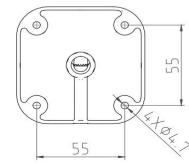

5MP IR Smart Dual Light Active Deterrence Network Bullet Camera

- 5MP 1/2.7" CMOS Image Sensor, Excellent Low Luminance Performance & High Definition of images.
- Outputs Max. 5MP: 2880*1620@25/30fps, H.265 Code, High Compression Rate, Ultra Low Bit Rate.
- 2.8mm / 3.6mm / 6.0mm Fixed Focal Lens, IR Light: Max. 60M, Warm Light: Max. 50M.
- ROI, SMART H.264 +/H.265+, AI H.264/H.265, Flexible Coding, Applicable to various bandwidth and storage environments.
- Rotation Mode, WDR, 3DNR, HLC, BLC, Digital Watermarking, Applicable to various monitoring scenes.
- Perimeter Protection: Intrusion, Tripwire (Support the classification & Detection of Human, Vehicle & Non-Motor).
- Abnormality Detection: Smart Motion Detection, Face Detection, People Counting, Video Metadata, Smart Object Detection, Heat Map.
- Support White Light Flash Alarm, Sound Alarm, Arm and Disarm.

Model No.	CB-RD508P
Camera	
Image Sensor	1/2.7" Progressive CMOS Image Sensor
Max. Resolution	5MP, 2880(H)*1620(V)
RAM & Flash	256MB RAM / 128MB ROM
Minimum Illumination	0.0006Lux(Color), 0.0003Lux (B/W), 0Lux (IR on)
Shutter Speed	1/3 s to 1/100, 000 s
Day / Night	Auto, Dual IR-Cut Filter, D/N Sensitive Switch / Mixed Mode Switch
Illumination Distance Range	IR Light: Max. 60M, Warm Light: Max. 50M
Illuminator Control	Auto / Manual
Smart IR	Supported
S/N Ratio	≥ 56dB
Angle Adjustment	Pan: 0° to 360°, Tilt: 0° to 90°, Rotate: 0° to 360°
Lens	
Lens	2.8mm / 3.6mm / 6.0mm Fixed Focal Lens
Max. Aperture Ratio	F No. 1.6
Min. Object Distance	2M
Lens Mount	M12
Max. Aperture	F1.6
Iris Type	Auto Iris