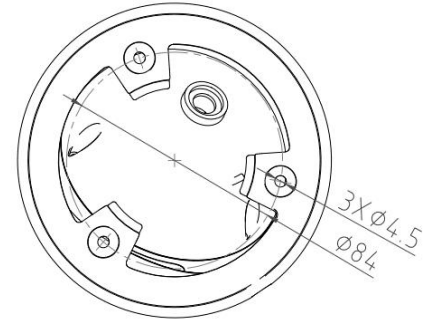

4MP Full Color Smart Dual Light Active Deterrence Network Dome Camera

- 4MP 1/1.8" CMOS Image Sensor, Smart Dual Light Dark Fighter Full Color Excellent Performance & High Definition of images.
- Outputs Max. 4MP: 2560(H)*1440(V) / 2688(H)*1520(V)@25/30fps, H.265 Code, High Compression Rate, Ultra Low Bit Rate.
- 2.8mm / 3.6mm / 6.0mm Fixed Focal Lens, IR Light: Max. 40M, Warm Light: Max. 40M.
- ROI, SMART H.264 +/H.265+, AI H.264/H.265, Flexible Coding, Applicable to various bandwidth and storage environments.
- Rotation Mode, WDR, 3DNR, HLC, BLC, Digital Watermarking, Applicable to various monitoring scenes.
- Perimeter Protection: Intrusion, Tripwire (Support the classification & Detection of Human, Vehicle & Non-Motor).
- Abnormality Detection: Smart Motion Detection, Face Detection, People Counting, Heat Map.
- Support White Light Flash Alarm, Sound Alarm, Arm and Disarm.

Model No.	CB-EC406P
Camera	
Image Sensor	1/1.8" Progressive CMOS Image Sensor
Max. Resolution	4MP, 2560(H)*1440(V) / 2688(H)*1520(V)
RAM & Flash	256MB RAM / 128MB ROM
Minimum Illumination	0.0006Lux(Color), 0.0003Lux (B/W), 0Lux (IR on)
Shutter Speed	1/3 s to 1/100, 000 s
Day / Night	Auto, Dual IR-Cut Filter, D/N Sensitive Switch / Mixed Mode Switch
Illumination Distance Range	IR Light: Max. 40M, Warm Light: Max. 40M
Illuminator Control	Auto / Manual
Smart IR	Supported
S/N Ratio	≥ 56dB
Angle Adjustment	Pan: 0° to 360°, Tilt: 0° to 90°, Rotate: 0° to 360°
Lens	
Lens	2.8mm / 3.6mm / 6.0mm Fixed Focal Lens
Max. Aperture Ratio	F No. 1.2
Min. Object Distance	2M
Lens Mount	M12
Max. Aperture	F1.2
Iris Type	Auto Iris
Focal Length & FOV