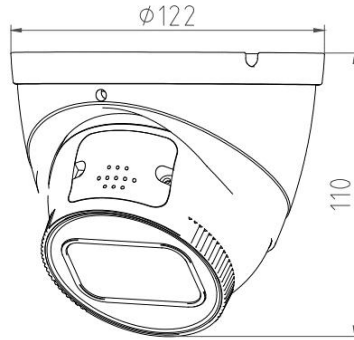

4MP Full Color Smart Dual Light Active Deterrence Network Dome Camera

- 4MP 1/1.8" CMOS Image Sensor, Smart Dual Light Dark Fighter Full Color Excellent Performance & High Definition of images.
- Outputs Max. 4MP: 2560(H)*1440(V) / 2688(H)*1520(V)@25/30fps, H.265 Code, High Compression Rate, Ultra Low Bit Rate.
- 2.8mm / 3.6mm / 6.0mm Fixed Focal Lens, IR Light: Max. 40M, Warm Light: Max. 40M.
- ROI, SMART H.264 +/H.265+, AI H.264/H.265, Flexible Coding, Applicable to various bandwidth and storage environments.
- Rotation Mode, WDR, 3DNR, HLC, BLC, Digital Watermarking, Applicable to various monitoring scenes.
- Perimeter Protection: Intrusion, Tripwire (Support the classification & Detection of Human, Vehicle & Non-Motor).
- Abnormality Detection: Smart Motion Detection, Face Detection, People Counting, Heat Map.
- Support White Light Flash Alarm, Sound Alarm, Arm and Disarm.

Model No.	CB-EC406P
Camera	
Image Sensor	1/1.8" Progressive CMOS Image Sensor
Max. Resolution	4MP, 2560(H)*1440(V) / 2688(H)*1520(V)
RAM & Flash	256MB RAM / 128MB ROM
Minimum Illumination	0.0006Lux(Color), 0.0003Lux (B/W), 0Lux (IR on)
Shutter Speed	1/3 s to 1/100, 000 s
Day / Night	Auto, Dual IR-Cut Filter, D/N Sensitive Switch / Mixed Mode Switch
Illumination Distance Range	IR Light: Max. 40M, Warm Light: Max. 40M
Illuminator Control	Auto / Manual
Smart IR	Supported
S/N Ratio	≥ 56dB
Angle Adjustment	Pan: 0° to 360°, Tilt: 0° to 90°, Rotate: 0° to 360°
Lens	
Lens	2.8mm / 3.6mm / 6.0mm Fixed Focal Lens
Max. Aperture Ratio	F No. 1.2
Min. Object Distance	2M
Lens Mount	M12
Max. Aperture	F1.2
Iris Type	Auto Iris
Focal Length & FOV	