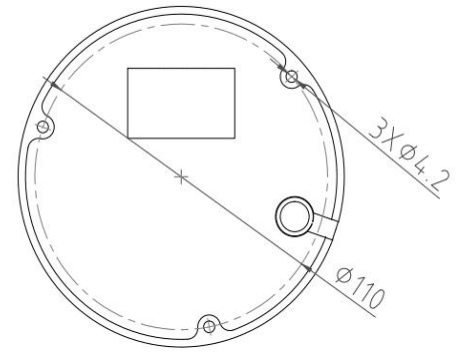

## 4MP Full Color Smart Dual Light Active Deterrence Network Dome Camera

- 4MP 1/1.8" CMOS Image Sensor, Smart Dual Light Dark Fighter Full Color Excellent Performance & High Definition of images.
- Outputs Max. 4MP: 2560(H)\*1440(V) / 2688(H)\*1520(V)@25/30fps, H.265 Code, High Compression Rate, Ultra Low Bit Rate.
- 2.7~13.5mm 5X Motorized Lens, IR Light: Max. 40M, Warm Light: Max. 40M.
- ROI, SMART H.264 +/H.265+, AI H.264/H.265, Flexible Coding, Applicable to various bandwidth and storage environments.
- Rotation Mode, WDR, 3DNR, HLC, BLC, Digital Watermarking, Applicable to various monitoring scenes.
- Perimeter Protection: Intrusion, Tripwire (Support the classification & Detection of Human, Vehicle & Non-Motor).
- Abnormality Detection: Smart Motion Detection, Face Detection, People Counting, Heat Map.
- Support White Light Flash Alarm, Sound Alarm, Arm and Disarm.

Model No.	CB-FC406P-AZ
<b>Camera</b>	
Image Sensor	1/1.8" Progressive CMOS Image Sensor
Max. Resolution	4MP, 2560(H)*1440(V) / 2688(H)*1520(V)
RAM & Flash	256MB RAM / 128MB ROM
Minimum Illumination	0.0006Lux(Color), 0.0003Lux (B/W), 0Lux (IR on)
Shutter Speed	1/3 s to 1/100, 000 s
Day / Night	Auto, Dual IR-Cut Filter, D/N Sensitive Switch / Mixed Mode Switch
Illumination Distance Range	IR Light: Max. 40M, Warm Light: Max. 40M
Illuminator Control	Auto / Manual
Smart IR	Supported
S/N Ratio	≥ 56dB
Angle Adjustment	Pan: 0° to 360°, Tilt: 0° to 90°, Rotate: 0° to 360°
<b>Lens</b>	
Lens	2.7-13.5mm Motorized Auto Focus Lens
Max. Aperture Ratio	F No. 1.2 (W) ~ 3.3(T)
Min. Object Distance	0.3M~INF(W), 1.5M~INF(T)
Lens Mount	M12
Max. Aperture	F1.2
Iris Type	Auto Iris
<b>Focal Length &amp; FOV</b>	