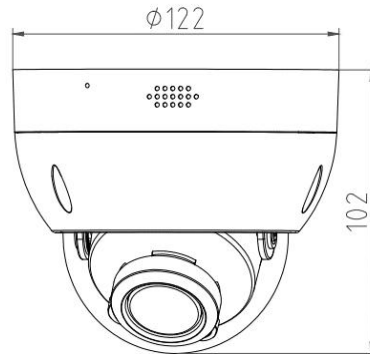

## 4MP Full Color Smart Dual Light Active Deterrence Network Dome Camera

- 4MP 1/1.8" CMOS Image Sensor, Smart Dual Light Dark Fighter Full Color Excellent Performance & High Definition of images.
- Outputs Max. 4MP: 2560(H)\*1440(V) / 2688(H)\*1520(V)@25/30fps, H.265 Code, High Compression Rate, Ultra Low Bit Rate.
- 2.7~13.5mm 5X Motorized Lens, IR Light: Max. 40M, Warm Light: Max. 40M.
- ROI, SMART H.264 +/H.265+, AI H.264/H.265, Flexible Coding, Applicable to various bandwidth and storage environments.
- Rotation Mode, WDR, 3DNR, HLC, BLC, Digital Watermarking, Applicable to various monitoring scenes.
- Perimeter Protection: Intrusion, Tripwire (Support the classification & Detection of Human, Vehicle & Non-Motor).
- Abnormality Detection: Smart Motion Detection, Face Detection, People Counting, Heat Map.
- Support White Light Flash Alarm, Sound Alarm, Arm and Disarm.

Model No.	CB-FC406P-AZ
<b>Camera</b>	
Image Sensor	1/1.8" Progressive CMOS Image Sensor
Max. Resolution	4MP, 2560(H)*1440(V) / 2688(H)*1520(V)
RAM & Flash	256MB RAM / 128MB ROM
Minimum Illumination	0.0006Lux(Color), 0.0003Lux (B/W), 0Lux (IR on)
Shutter Speed	1/3 s to 1/100, 000 s
Day / Night	Auto, Dual IR-Cut Filter, D/N Sensitive Switch / Mixed Mode Switch
Illumination Distance Range	IR Light: Max. 40M, Warm Light: Max. 40M
Illuminator Control	Auto / Manual
Smart IR	Supported
S/N Ratio	≥ 56dB
Angle Adjustment	Pan: 0° to 360°, Tilt: 0° to 90°, Rotate: 0° to 360°
<b>Lens</b>	
Lens	2.7-13.5mm Motorized Auto Focus Lens
Max. Aperture Ratio	F No. 1.2 (W) ~ 3.3(T)
Min. Object Distance	0.3M~INF(W), 1.5M~INF(T)
Lens Mount	M12
Max. Aperture	F1.2
Iris Type	Auto Iris
<b>Focal Length &amp; FOV</b>	