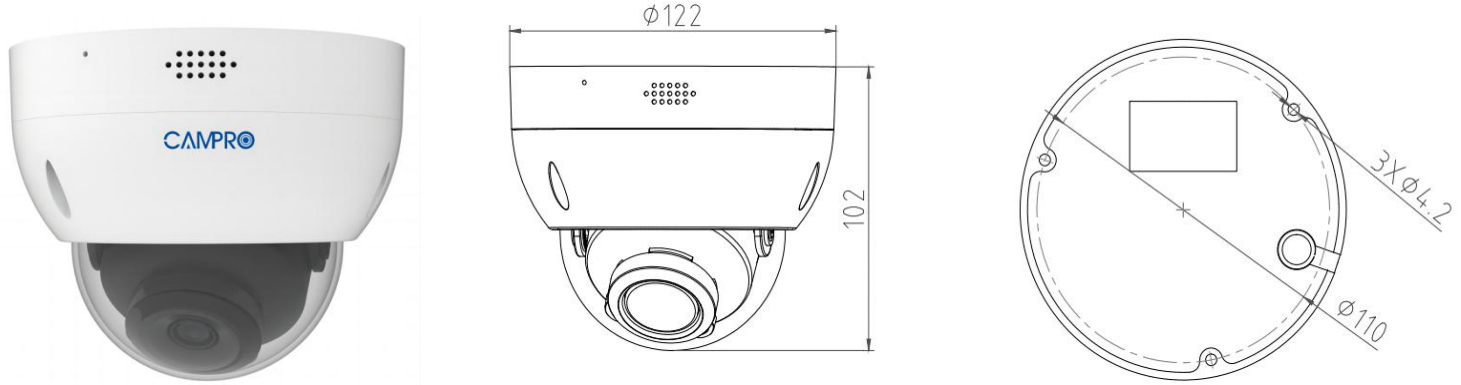

4MP Full Color Smart Dual Light Active Deterrence Network Dome Camera

- 4MP 1/1.8" CMOS Image Sensor, Smart Dual Light Dark Fighter Full Color Excellent Performance & High Definition of images.
- Outputs Max. 4MP: 2560(H)*1440(V) / 2688(H)*1520(V)@25/30fps, H.265 Code, High Compression Rate, Ultra Low Bit Rate.
- 2.8mm / 3.6mm / 6.0mm Fixed Focal Lens, IR Light: Max. 40M, Warm Light: Max. 40M.
- ROI, SMART H.264 +/H.265+, AI H.264/H.265, Flexible Coding, Applicable to various bandwidth and storage environments.
- Rotation Mode, WDR, 3DNR, HLC, BLC, Digital Watermarking, Applicable to various monitoring scenes.
- Perimeter Protection: Intrusion, Tripwire (Support the classification & Detection of Human, Vehicle & Non-Motor).
- Abnormality Detection: Smart Motion Detection, Face Detection, People Counting, Heat Map.
- Support White Light Flash Alarm, Sound Alarm, Arm and Disarm.

Model No.	CB-FC406P
Camera	
Image Sensor	1/1.8" Progressive CMOS Image Sensor
Max. Resolution	4MP, 2560(H)*1440(V) / 2688(H)*1520(V)
RAM & Flash	256MB RAM / 128MB ROM
Minimum Illumination	0.0006Lux(Color), 0.0003Lux (B/W), 0Lux (IR on)
Shutter Speed	1/3 s to 1/100, 000 s
Day / Night	Auto, Dual IR-Cut Filter, D/N Sensitive Switch / Mixed Mode Switch
Illumination Distance Range	IR Light: Max. 40M, Warm Light: Max. 40M
Illuminator Control	Auto / Manual
Smart IR	Supported
S/N Ratio	≥ 56dB
Angle Adjustment	Pan: 0° to 360°, Tilt: 0° to 90°, Rotate: 0° to 360°
Lens	
Lens	2.8mm / 3.6mm / 6.0mm Fixed Focal Lens
Max. Aperture Ratio	F No. 1.2
Min. Object Distance	2M
Lens Mount	M12
Max. Aperture	F1.2
Iris Type	Auto Iris
Focal Length & FOV	