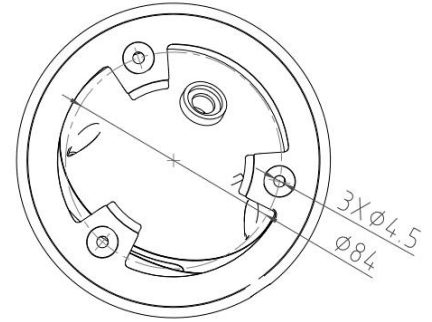

2MP IR Day & Night Network Dome Camera

- 2MP 1/2.8" CMOS Image Sensor, Excellent Low Luminance Performance & High Definition of images.
- Outputs Max. 2MP: 1920*1080@25/30fps, H.265 Code, High Compression Rate, Ultra Low Bit Rate.
- 2.8mm / 3.6mm / 6.0mm Fixed Focal Lens, IR Light: Max. 40M.
- ROI, SMART H.264 +/H.265+, AI H.264/H.265, Flexible Coding, Applicable to various bandwidth and storage environments.
- Rotation Mode, WDR, 3DNR, HLC, BLC, Digital Watermarking, Applicable to various monitoring scenes.
- Perimeter Protection: Intrusion, Tripwire (Support the classification & Detection of Human, Vehicle & Non-Motor).
- Abnormality Detection: Smart Motion Detection, Face Detection.

Model No.	CB-ED204P
Camera	
Image Sensor	1/2.8" Progressive CMOS Image Sensor
Max. Resolution	2MP, 1920(H)*1080(V)
RAM & Flash	256MB RAM / 128MB ROM
Minimum Illumination	0.001Lux(Color), 0.0001Lux (B/W), 0Lux (IR on)
Shutter Speed	1/3 s to 1/100, 000 s
Day / Night	Auto, Dual IR-Cut Filter, D/N Sensitive Switch / Mixed Mode Switch
Illumination Distance Range	IR Light: Max. 40M
Illuminator Control	Auto / Manual
Smart IR	Supported
S/N Ratio	≥ 56dB
Angle Adjustment	Pan: 0° to 360°, Tilt: 0° to 90°, Rotate: 0° to 360°
Lens	
Lens	2.8mm / 3.6mm / 6.0mm Fixed Focal Lens
Max. Aperture Ratio	F No. 1.6
Min. Object Distance	2M
Lens Mount	M12
Max. Aperture	F1.6
Iris Type	Auto Iris
Focal Length & FOV