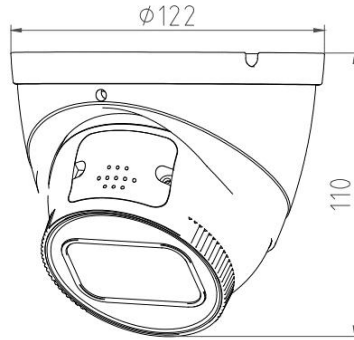

2MP IR Day & Night Network Dome Camera

- 2MP 1/2.8" CMOS Image Sensor, Excellent Low Luminance Performance & High Definition of images.
- Outputs Max. 2MP: 1920*1080@25/30fps, H.265 Code, High Compression Rate, Ultra Low Bit Rate.
- 2.8mm / 3.6mm / 6.0mm Fixed Focal Lens, IR Light: Max. 40M.
- ROI, SMART H.264 +/H.265+, AI H.264/H.265, Flexible Coding, Applicable to various bandwidth and storage environments.
- Rotation Mode, WDR, 3DNR, HLC, BLC, Digital Watermarking, Applicable to various monitoring scenes.
- Perimeter Protection: Intrusion, Tripwire (Support the classification & Detection of Human, Vehicle & Non-Motor).
- Abnormality Detection: Smart Motion Detection, Face Detection.

Model No.	CB-ED204P
Camera	
Image Sensor	1/2.8" Progressive CMOS Image Sensor
Max. Resolution	2MP, 1920(H)*1080(V)
RAM & Flash	256MB RAM / 128MB ROM
Minimum Illumination	0.001Lux(Color), 0.0001Lux (B/W), 0Lux (IR on)
Shutter Speed	1/3 s to 1/100, 000 s
Day / Night	Auto, Dual IR-Cut Filter, D/N Sensitive Switch / Mixed Mode Switch
Illumination Distance Range	IR Light: Max. 40M
Illuminator Control	Auto / Manual
Smart IR	Supported
S/N Ratio	≥ 56dB
Angle Adjustment	Pan: 0° to 360°, Tilt: 0° to 90°, Rotate: 0° to 360°
Lens	
Lens	2.8mm / 3.6mm / 6.0mm Fixed Focal Lens
Max. Aperture Ratio	F No. 1.6
Min. Object Distance	2M
Lens Mount	M12
Max. Aperture	F1.6
Iris Type	Auto Iris
Focal Length & FOV	