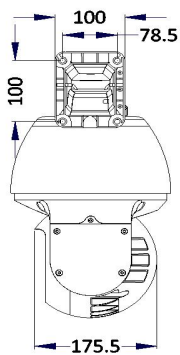

### 4MP 33X Starlight PTZ Network Camera

- 1/1.8" Progressive Scan 4MP CMOS
- 5.5~180mm, 33X Optical Zoom, 16X Digital Zoom
- Starlight Technology
- Auto tracking of all moving targets
- Smart AI (Optional)
- IR distance up to 200M