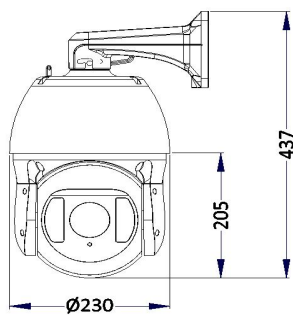

### 4MP 33X Starlight PTZ Network Camera

- 1/1.8" Progressive Scan 4MP CMOS
- 5.5~180mm, 33X Optical Zoom, 16X Digital Zoom
- Starlight Technology
- Auto tracking of all moving targets
- Smart AI (Optional)
- IR distance up to 200M