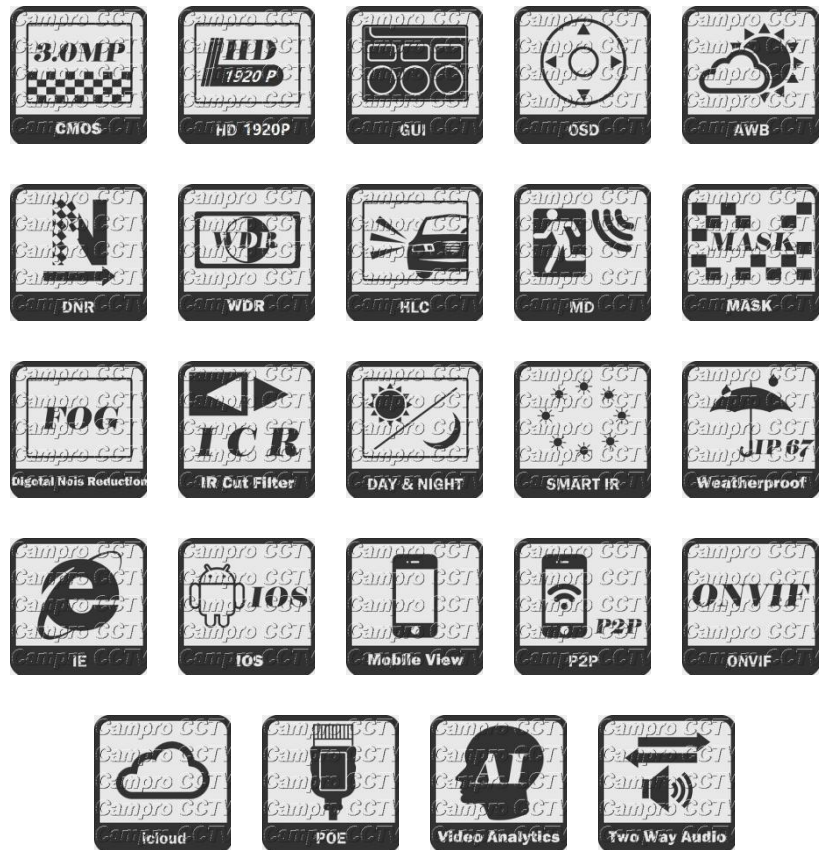

### 20X 3MP+3MP Dual Lens AI PTZ WiFi Camera

- Support Voice Broadcast, Humannoid Detection
- Support IR & Warm Light illumination to deal with different scenes and achieve full-color illumination
- Support 6KV Lightning Surge Protection
- Support IP66 Wterproof Function, Applicable to a wide range of scenarios
- Support both RJ45 Network Port and WiFi connection
- Support Max. 512GB TF Card
- Support Two-Way Voice Call
- Support Mobile Phone Monitoring (iOS, Android), Pushing Alarm to Mobile Phone
- PTZ CH linked to fixed camera's Smart Intrusion Prevention to track the objects triggering the rule