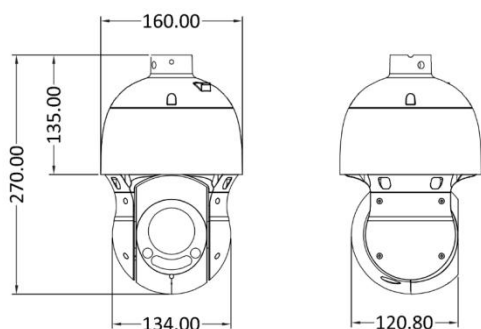

### 4MP 33X Starlight PTZ Network Camera

- 1/2.8" Progressive Scan 4MP CMOS
- 5.5~180mm, 33X Optical Zoom, 16X Digital Zoom
- Starlight Technology
- Auto tracking of all moving targets
- Optional: Smart AI (Intrusion, Tripwire, Face Detection, SMD)
- Optional: (Red and Blue Warning Lights, Built in Mic., Audio & Alarm I/O)
- IR distance up to 120M

<b>Model No.</b>	<b>CB-33X-1240</b>
<b>Camera</b>	
Digital Video Processor	1/2.8" 4MP CMOS Sensor
RAM & ROM	256M RAM / 128M ROM
Frame Rate	2592*1520
Minimum Illumination	Color: 0.001Lux@F1.5(AGC ON), B/W: 0.0005 Lux@F1.5(AGC ON)
Shutter Speed	Auto / 1/25s-1~100'000s
Slow Shutter	Support
Aperture	DC drive
Day & Night Switch	Auto, Dual IR-Cut Filter (Day / Night / Auto / Schedule)
IR Illuminator / Wavelength	Up to 120M / 850nm
<b>LENS</b>	
Lens Type	5.5~180mm Motorized 33X Optical Zoom Lens
Optical Zoom	33X
Digital Zoom	16X