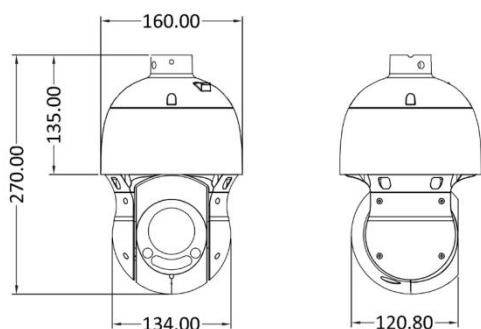

4MP 33X Starlight PTZ Network Camera

- 1/2.8" Progressive Scan 4MP CMOS
- 5.5~180mm, 33X Optical Zoom, 16X Digital Zoom
- Starlight Technology
- Auto tracking of all moving targets
- Smart AI (Intrusion, Tripwire, Face Detection, SMD)
- Optional: (Red and Blue Warning Lights, Built in Mic., Audio & Alarm I/O)
- IR distance up to 120M