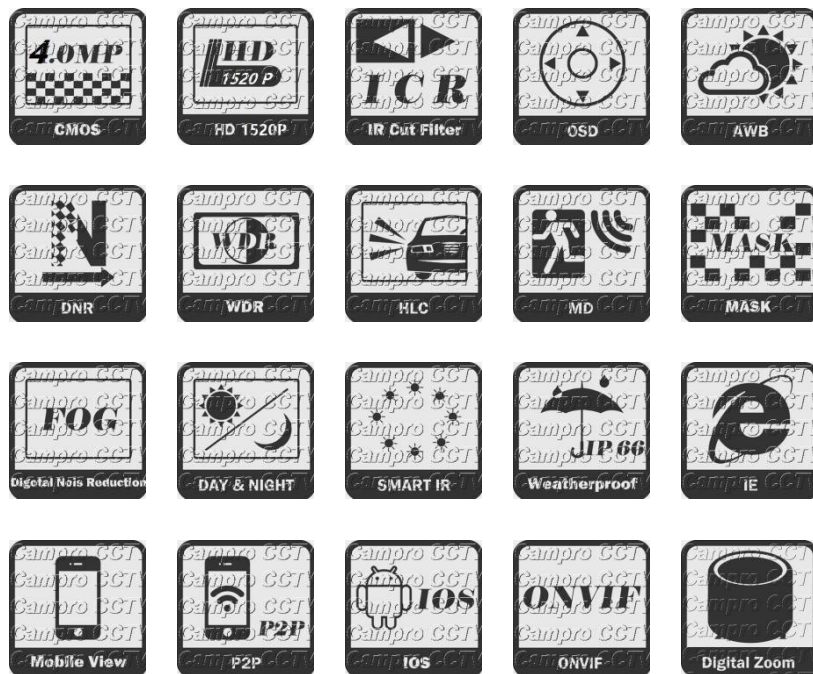

### 4MP 33X Starlight PTZ Network Camera

- 1/2.8" Progressive Scan 4MP CMOS
- 5.5~180mm, 33X Optical Zoom, 16X Digital Zoom
- Starlight Technology
- Auto tracking of all moving targets
- Optional: Smart AI (Intrusion, Tripwire, Face Detection, SMD)
- Optional: (Red and Blue Warning Lights, Built in Mic., Audio & Alarm I/O)
- IR distance up to 120M