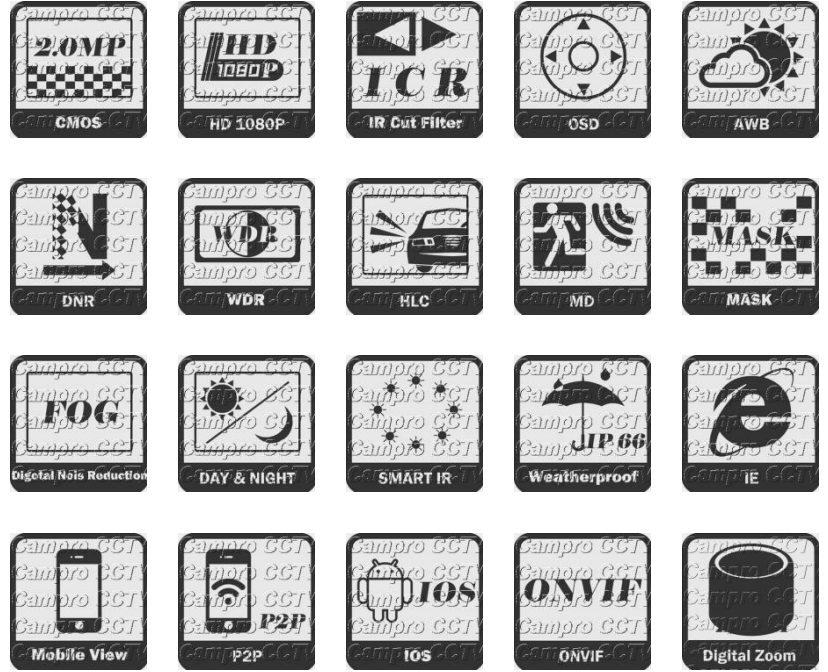

2MP 33X Starlight PTZ Network Camera

- 1/2.8" Progressive Scan 2MP CMOS
- 5.5~180mm, 33X Optical Zoom, 16X Digital Zoom
- Starlight Technology
- Auto tracking of all moving targets
- Smart AI (Intrusion, Tripwire, Face Detection, SMD)
- Optional: (Red and Blue Warning Lights, Built in Mic., Audio & Alarm I/O)
- IR distance up to 120M