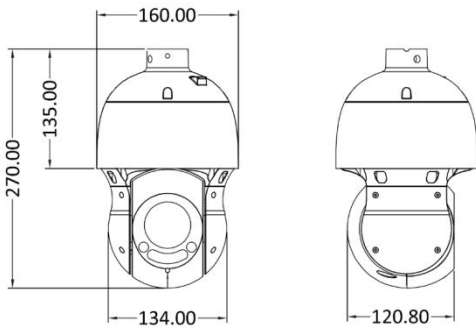

2MP 33X Starlight PTZ Network Camera

- 1/2.8" Progressive Scan 2MP CMOS
- 5.5~180mm, 33X Optical Zoom, 16X Digital Zoom
- Starlight Technology
- Auto tracking of all moving targets
- Smart AI (Intrusion, Tripwire, Face Detection, SMD)
- Optional: (Red and Blue Warning Lights, Built in Mic., Audio & Alarm I/O)
- IR distance up to 120M

Model No.	CB-33X-1220
Camera	
Digital Video Processor	1/2.8" 2MP CMOS Sensor
RAM & ROM	1GB RAM / 4GB ROM
Frame Rate	1920*1080
Minimum Illumination	Color: 0.001Lux@F1.5(AGC ON), B/W: 0.0005 Lux@F1.5(AGC ON)
Shutter Speed	Auto / 1/25s-1~100'000s
Slow Shutter	Support
Aperture	DC drive
Day & Night Switch	Auto, Dual IR-Cut Filter (Day / Night / Auto / Schedule)
IR Illuminator / Wavelength	Up to 120M / 850nm
LENS	
Lens Type	5.5~180mm Motorized 33X Optical Zoom Lens
Optical Zoom	33X
Digital Zoom	16X