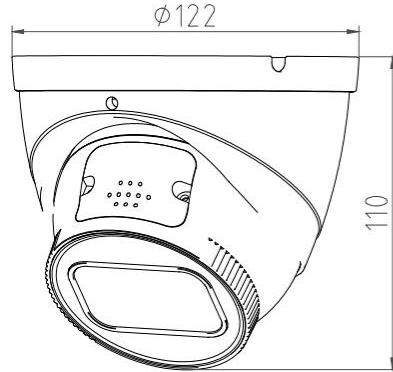

8MP Smart Dual Light Active Deterrence Network Dome Camera

- 8MP 1/2.7" CMOS Image Sensor, Excellent Low Luminance Performance & High Definition of images.
- Outputs Max. 8MP: 3840*2160@25/30fps, H.265 Code, High Compression Rate, Ultra Low Bit Rate.
- 2.8mm / 3.6mm / 6.0mm Fixed Focal Lens, IR Light: Max. 40M, Warm Light: Max. 30M, **Red and Blue Warning Light**.
- ROI, SMART H.264 +/H.265+, AI H.264/H.265, Flexible Coding, Applicable to various bandwidth and storage environments.
- Rotation Mode, WDR, 3DNR, HLC, BLC, Digital Watermarking, Applicable to various monitoring scenes.
- Perimeter Protection: Intrusion, Tripwire (Support the classification & Detection of Human, Vehicle & Non-Motor).
- Abnormality Detection: Smart Motion Detection, Face Detection, People Counting.

Model No.	CB-ET807P
Camera	
Image Sensor	1/2.7" Progressive CMOS Image Sensor
Max. Resolution	8MP, 3840(H)*2160(V)
RAM & Flash	256MB RAM / 128MB ROM
Minimum Illumination	0.0006Lux(Color), 0.0003Lux (B/W), 0Lux (IR on)
Shutter Speed	1/3 s to 1/100, 000 s
Day / Night	Auto, Dual IR-Cut Filter, D/N Sensitive Switch / Mixed Mode Switch
Illumination Distance Range	IR Light: Max. 40M, Warm Light: Max. 30M, Red and Blue Warning Light
Illuminator Control	Auto / Manual
Smart IR	Supported
S/N Ratio	≥ 56dB
Angle Adjustment	Pan: 0° to 360°, Tilt: 0° to 90°, Rotate: 0° to 360°
Lens	
Lens	2.8mm / 3.6mm / 6.0mm Fixed Focal Lens
Max. Aperture Ratio	F No. 1.6
Min. Object Distance	2M
Lens Mount	M12
Max. Aperture	F1.6
Iris Type	Auto Iris
Focal Length & FOV	