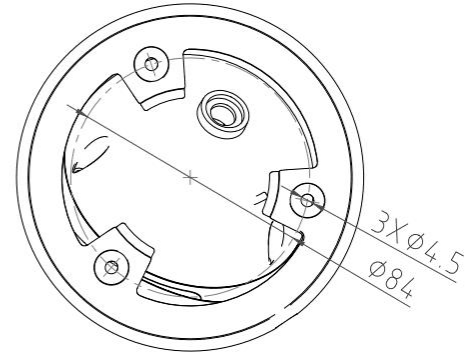

8MP Smart Dual Light Active Deterrence Network Dome Camera

- 8MP 1/2.7" CMOS Image Sensor, Excellent Low Luminance Performance & High Definition of images.
- Outputs Max. 8MP: 3840*2160@25/30fps, H.265 Code, High Compression Rate, Ultra Low Bit Rate.
- 2.8mm / 3.6mm / 6.0mm Fixed Focal Lens, IR Light: Max. 40M, Warm Light: Max. 30M, **Red and Blue Warning Light**.
- ROI, SMART H.264 +/H.265+, AI H.264/H.265, Flexible Coding, Applicable to various bandwidth and storage environments.
- Rotation Mode, WDR, 3DNR, HLC, BLC, Digital Watermarking, Applicable to various monitoring scenes.
- Perimeter Protection: Intrusion, Tripwire (Support the classification & Detection of Human, Vehicle & Non-Motor).
- Abnormality Detection: Smart Motion Detection, Face Detection, People Counting.

Model No.	CB-ET807P
Camera	
Image Sensor	1/2.7" Progressive CMOS Image Sensor
Max. Resolution	8MP, 3840(H)*2160(V)
RAM & Flash	256MB RAM / 128MB ROM
Minimum Illumination	0.0006Lux(Color), 0.0003Lux (B/W), 0Lux (IR on)
Shutter Speed	1/3 s to 1/100, 000 s
Day / Night	Auto, Dual IR-Cut Filter, D/N Sensitive Switch / Mixed Mode Switch
Illumination Distance Range	IR Light: Max. 40M, Warm Light: Max. 30M, Red and Blue Warning Light
Illuminator Control	Auto / Manual
Smart IR	Supported
S/N Ratio	≥ 56dB
Angle Adjustment	Pan: 0° to 360°, Tilt: 0° to 90°, Rotate: 0° to 360°
Lens	
Lens	2.8mm / 3.6mm / 6.0mm Fixed Focal Lens
Max. Aperture Ratio	F No. 1.6
Min. Object Distance	2M
Lens Mount	M12
Max. Aperture	F1.6
Iris Type	Auto Iris
Focal Length & FOV	