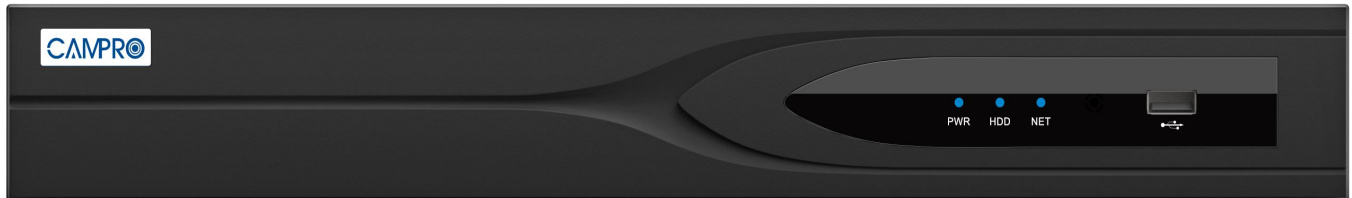

16CH 1U 2HDD Ultra AI NVR

- Max. 384Mbps Incoming / Outgoing, Max 16 Channel 12MP IPC Input
- 32CH 1080P Decoding Capability, Support Adaptive Decoding
- Support 4K HDMI Output, Up to 16CH for Playback
- Support P2P, APP Alarm Push, Support AI search
- AI by Camera: Face Detection, Intrusion, Tripwire(Classification of Human / Vehicles / Non-motor), Object Detection, Video Metadata, and Smart Motion Detection
- AI by NVR: Face Detection, Face Recognition, Intrusion, Tripwire(Classification of Human / Vehicles / Non-motor) and Smart Motion Detection

CVBS	N/A
USB Port	1*USB 3.0 (On Front Panel), 2*USB 2.0 (On Rear Panel)
RCA Input/Output	1CH Input / 1CH Output
Alarm Input/output	8CH Input / 4CH Output
RS-232	1
RS-485	1
Other Function	
Recording Mode	Manual, Schedule(Normal, Motion Detection, Alarm, Intelligent)
Quick Access IPC	Support One Click adding IPC
Alarm Linkage	Recording, Snap Shot, Buzzer, Log, Preset, Alarm Push, E-mail
Bidirectional Talk	Two-Way Voice Intercom
Motion Detection	Zones: 396(22*18), Multi-level Sensitivity: level 1-6)
Snap Shot	Support JPEG format (Support upload snapshot and video backup to third-party cloud service such as Dropbox, Google Drive)
Smart Phone	iOS, Android
Backup	USB Device
P2P / Cloud Storage	Support / Support Google Drive
VMS / Mobile App	IE / Web / PC Client Software / App
General Parameter	
Dimensions	1U / 360*312*48mm
Weight	3KG (Not including HDD)
Power Supply	DC12V / 3A
Power Consumption	<20W (without HDD, without POE)
Operation Temp.	-10°C - +55°C
Humidity	10% - 95%
Approvals	
Certification	CE / FCC / RoHS
ISO	ISO9001