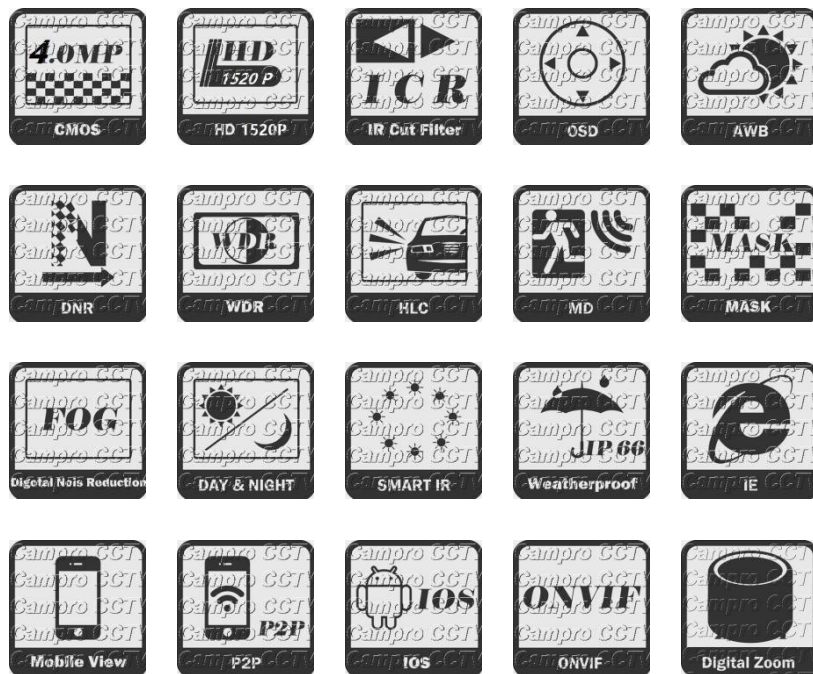

### 4MP 52X Starlight PTZ Network Camera

- 1/1.8" Progressive Scan 4MP CMOS
- 6.1~317mm, 52X Optical Zoom, 16X Digital Zoom
- Starlight Technology
- Auto-Induction Wiper
- Drive & Close-Loop Control System
- Positioning Accuracy: 0.05°
- Smart AI: Optional
- Laser Distance up to 800M