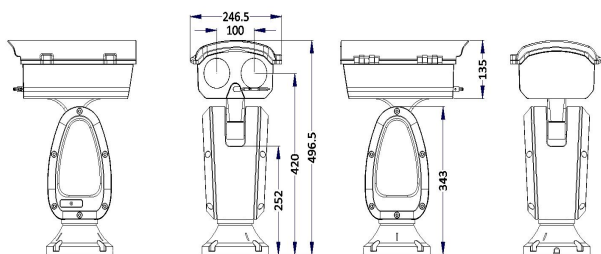

### 4MP 52X Starlight PTZ Network Camera

- 1/1.8" Progressive Scan 4MP CMOS
- 6.1~317mm, 52X Optical Zoom, 16X Digital Zoom
- Starlight Technology
- Auto-Induction Wiper
- Drive & Close-Loop Control System
- Positioning Accuracy: 0.05°
- Smart AI: Optional
- Laser Distance up to 800M