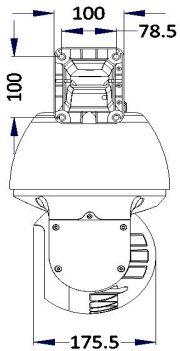

4MP 40X Starlight PTZ Network Camera

- 1/1.8" Progressive Scan 4MP CMOS
- 6.4~256mm, 40X Optical Zoom, 16X Digital Zoom
- Starlight Technology
- Auto tracking of all moving targets
- IR distance up to 200M

Smart AI Function	N/A
Smart Tracking	N/A
Alarm Linkage	Upload to FTP, E-mail, Trigger Alarm Output, Trigger Recording
General Parameter	
Operating Temp.	Indoor: 0~40°, Outdoor: -40°~+65°
Humidity	≤ 95% Non Condensing
Power	AC 24V
Power Consumption	≤ 50W
Dimension	230(W)*437(H)mm
Weight	6.5KG
Protection Level	IP66, TVS 4000V Lightning Protection, Surge Protection
Mounting Bracket	Wall Mount Bracket or Ceiling Mount Bracket
Approvals	
Certification	CE / FCC / RoHS
ISO	ISO9001