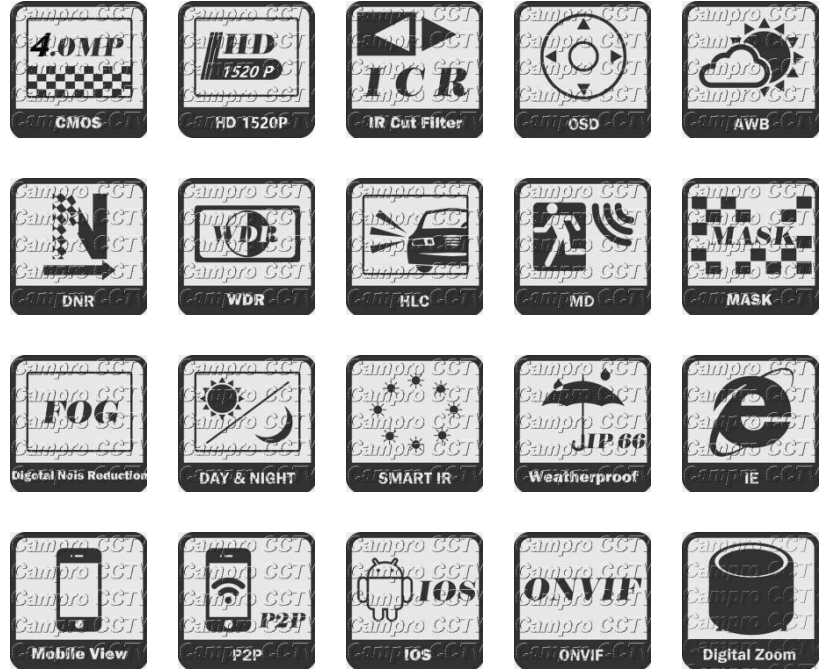

4MP 40X Starlight PTZ Network Camera

- 1/1.8" Progressive Scan 4MP CMOS
- 6.4~256mm, 40X Optical Zoom, 16X Digital Zoom
- Starlight Technology
- Auto tracking of all moving targets
- IR distance up to 200M