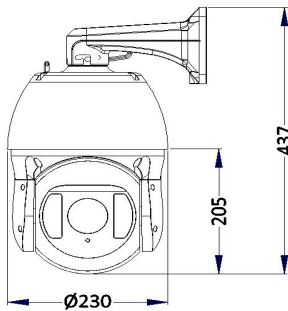

4MP 40X Starlight PTZ Network Camera

- 1/1.8" Progressive Scan 4MP CMOS
- 6.4~256mm, 40X Optical Zoom, 16X Digital Zoom
- Starlight Technology
- Auto tracking of all moving targets
- IR distance up to 200M

Smart AI Function	N/A
Smart Tracking	N/A
Alarm Linkage	Upload to FTP, E-mail, Trigger Alarm Output, Trigger Recording
General Parameter	
Operating Temp.	Indoor: 0~40°, Outdoor: -40°~+65°
Humidity	≤ 95% Non Condensing
Power	AC 24V
Power Consumption	≤ 50W
Dimension	230(W)*437(H)mm
Weight	6.5KG
Protection Level	IP66, TVS 4000V Lightning Protection, Surge Protection
Mounting Bracket	Wall Mount Bracket or Ceiling Mount Bracket
Approvals	
Certification	CE / FCC / RoHS
ISO	ISO9001