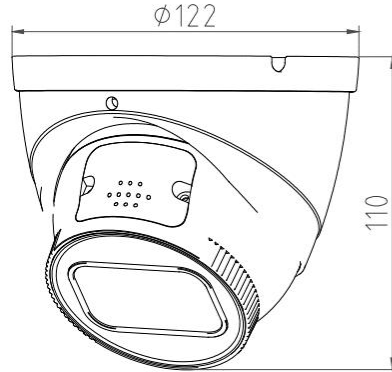

8MP IR Day & Night Network Dome Camera

- 8MP 1/2.7" CMOS Image Sensor, Excellent Low Luminance Performance & High Definition of images.
- Outputs Max. 8MP: 3840*2160@25/30fps, H.265 Code, High Compression Rate, Ultra Low Bit Rate.
- 2.8mm / 3.6mm / 6.0mm Fixed Focal Lens, IR Light: Max. 40M.
- ROI, SMART H.264 +/H.265+, AI H.264/H.265, Flexible Coding, Applicable to various bandwidth and storage environments.
- Rotation Mode, WDR, 3DNR, HLC, BLC, Digital Watermarking, Applicable to various monitoring scenes.
- Perimeter Protection: Intrusion, Tripwire (Support the classification & Detection of Human, Vehicle & Non-Motor).
- Abnormality Detection: Smart Motion Detection, Face Detection, People Counting.

Model No.	CB-ED805P
Camera	
Image Sensor	1/2.7" Progressive CMOS Image Sensor
Max. Resolution	8MP, 3840(H)*2160(V)
RAM & Flash	256MB RAM / 128MB ROM
Minimum Illumination	0.006Lux(Color), 0.0006Lux (B/W), 0Lux (IR on)
Shutter Speed	1/3 s to 1/100, 000 s
Day / Night	Auto, Dual IR-Cut Filter, D/N Sensitive Switch / Mixed Mode Switch
Illumination Distance Range	IR Light: Max. 40M
Illuminator Control	Auto / Manual
Smart IR	Supported
S/N Ratio	≥ 56dB
Angle Adjustment	Pan: 0° to 360°, Tilt: 0° to 90°, Rotate: 0° to 360°
Lens	
Lens	2.8mm / 3.6mm / 6.0mm Fixed Focal Lens
Max. Aperture Ratio	F No. 1.6
Min. Object Distance	2M
Lens Mount	M12
Max. Aperture	F1.6
Iris Type	Auto Iris
Focal Length & FOV	