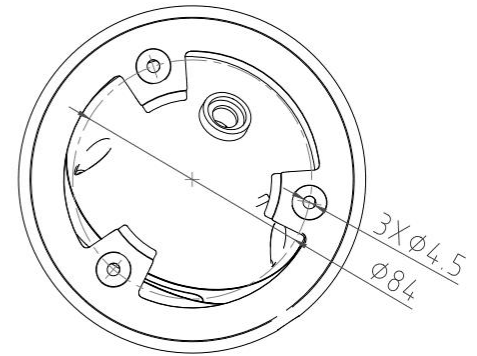

8MP IR Day & Night Network Dome Camera

- 8MP 1/2.7" CMOS Image Sensor, Excellent Low Luminance Performance & High Definition of images.
- Outputs Max. 8MP: 3840*2160@25/30fps, H.265 Code, High Compression Rate, Ultra Low Bit Rate.
- 2.8mm / 3.6mm / 6.0mm Fixed Focal Lens, IR Light: Max. 40M.
- ROI, SMART H.264 +/H.265+, AI H.264/H.265, Flexible Coding, Applicable to various bandwidth and storage environments.
- Rotation Mode, WDR, 3DNR, HLC, BLC, Digital Watermarking, Applicable to various monitoring scenes.
- Perimeter Protection: Intrusion, Tripwire (Support the classification & Detection of Human, Vehicle & Non-Motor).
- Abnormality Detection: Smart Motion Detection, Face Detection, People Counting.

Model No.	CB-ED805P
Camera	
Image Sensor	1/2.7" Progressive CMOS Image Sensor
Max. Resolution	8MP, 3840(H)*2160(V)
RAM & Flash	256MB RAM / 128MB ROM
Minimum Illumination	0.006Lux(Color), 0.0006Lux (B/W), 0Lux (IR on)
Shutter Speed	1/3 s to 1/100, 000 s
Day / Night	Auto, Dual IR-Cut Filter, D/N Sensitive Switch / Mixed Mode Switch
Illumination Distance Range	IR Light: Max. 40M
Illuminator Control	Auto / Manual
Smart IR	Supported
S/N Ratio	≥ 56dB
Angle Adjustment	Pan: 0° to 360°, Tilt: 0° to 90°, Rotate: 0° to 360°
Lens	
Lens	2.8mm / 3.6mm / 6.0mm Fixed Focal Lens
Max. Aperture Ratio	F No. 1.6
Min. Object Distance	2M
Lens Mount	M12
Max. Aperture	F1.6
Iris Type	Auto Iris
Focal Length & FOV