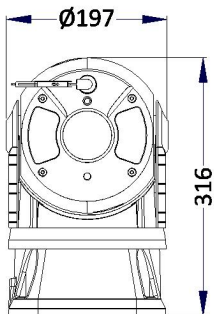

### 4MP 33X Starlight PTZ Network Camera

- 1/2.8" Progressive Scan 4MP CMOS
- 5.5~180mm, 33X Optical Zoom, 16X Digital Zoom
- Starlight Technology
- Auto-Induction Wiper
- Positioning Accuracy: 0.05°
- Smart AI: Optional
- IR Distance up to 150M
- IP 67, suitable for Vehicle/Marine application