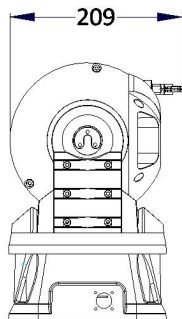

### 4MP 33X Starlight PTZ Network Camera

- 1/2.8" Progressive Scan 4MP CMOS
- 5.5~180mm, 33X Optical Zoom, 16X Digital Zoom
- Starlight Technology
- Auto-Induction Wiper
- Positioning Accuracy: 0.05°
- Smart AI: Optional
- IR Distance up to 150M
- IP 67, suitable for Vehicle/Marine application