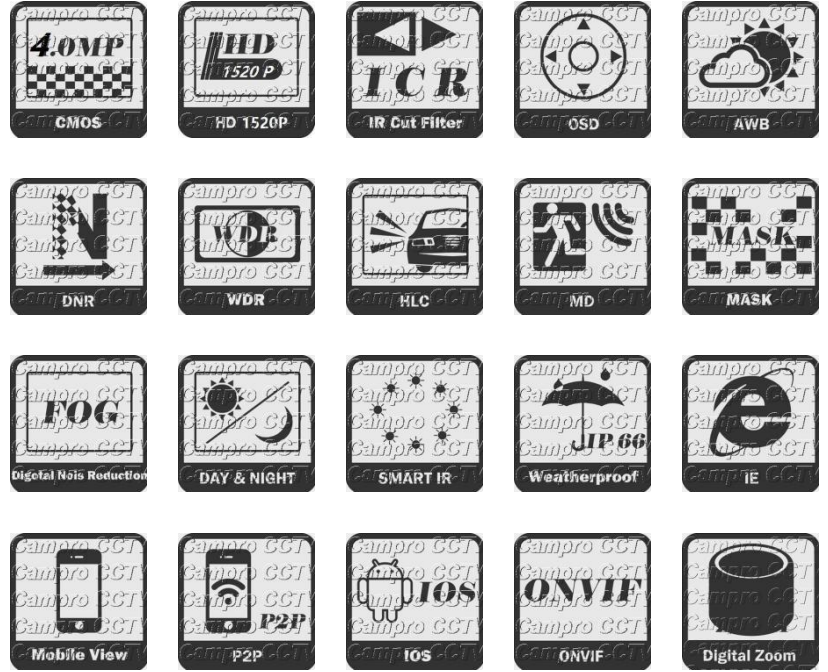

### 4MP 33X Starlight 5G Positioning System PTZ Camera

- 1/2.8" Progressive Scan 4MP CMOS
- 5.5~180mm, 33X Optical Zoom, 16X Digital Zoom
- Starlight Technology
- Built-in 5G Wireless Transmission; Fully compatible with 5G, 4G
- Built-in GPS & WIFI Wireless Transmission
- Built in Information Display Screen
- Aluminum Alloy Structure & Stainless Steel handle and level instrument in order to be easy to install and operate
- Smart AI: Optional
- Waterproof, Shock-Proof, suitable for magnetic base for Vehicle/Marine application or tripod mount