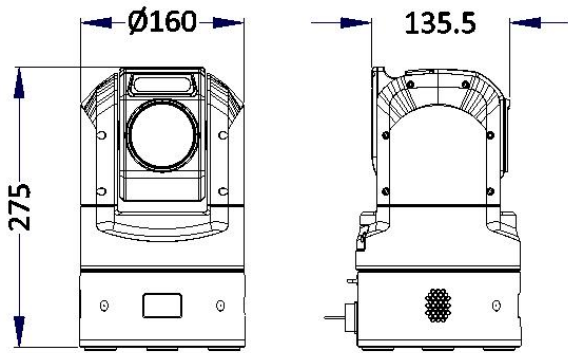

### 4MP 33X Starlight 5G Positioning System PTZ Camera

- 1/2.8" Progressive Scan 4MP CMOS
- 5.5~180mm, 33X Optical Zoom, 16X Digital Zoom
- Starlight Technology
- Built-in 5G Wireless Transmission; Fully compatible with 5G, 4G
- Built-in GPS & WIFI Wireless Transmission
- Built in Information Display Screen
- Aluminum Alloy Structure & Stainless Steel handle and level instrument in order to be easy to install and operate
- Smart AI: Optional
- Waterproof, Shock-Proof, suitable for magnetic base for Vehicle/Marine application or tripod mount