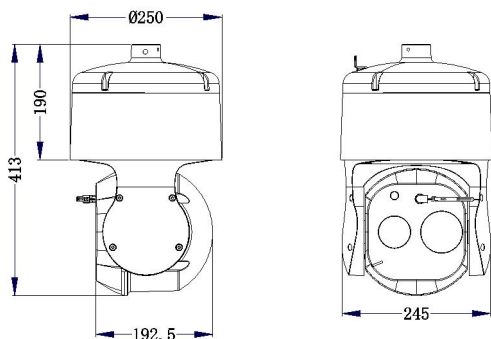

### 4MP 40X Starlight PTZ Network Camera

- 1/1.8" Progressive Scan 4MP CMOS
- 6.4~256mm, 40X Optical Zoom, 16X Digital Zoom
- Starlight Technology
- Auto-Induction Wiper
- Drive & Close-Loop Control System
- Positioning Accuracy: 0.05°
- Laser Distance up to 800M

Event	
Basic Event	Motion Detection, Alarm Input and Output
Smart AI Function	N/A
Smart Tracking	N/A
Alarm Linkage	Upload to FTP, E-mail, Trigger Alarm Output, Trigger Recording
General Parameter	
Operating Temp.	Indoor: 0~40°, Outdoor: -40°~+65°
Humidity	≤ 95% Non Condensing
Power	AC 24V
Power Consumption	≤ 48W
Dimension	250(W)*413(H)mm
Weight	7.8KG
Protection Level	IP66, TVS 4000V Lightning Protection, Surge Protection
Mounting Bracket	Wall Mount Bracket or Ceiling Mount Bracket
Approvals	
Certification	CE / FCC / RoHS
ISO	ISO9001