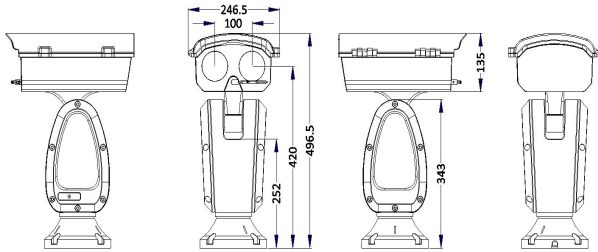

### 4MP 37X Starlight PTZ Network Camera

- 1/1.8" Progressive Scan 4MP CMOS
- 6.5~240mm, 37X Optical Zoom, 16X Digital Zoom
- Starlight Technology
- Auto-Induction Wiper
- Drive & Close-Loop Control System
- Positioning Accuracy: 0.05°
- Smart AI: Optional
- Laser Distance up to 800M