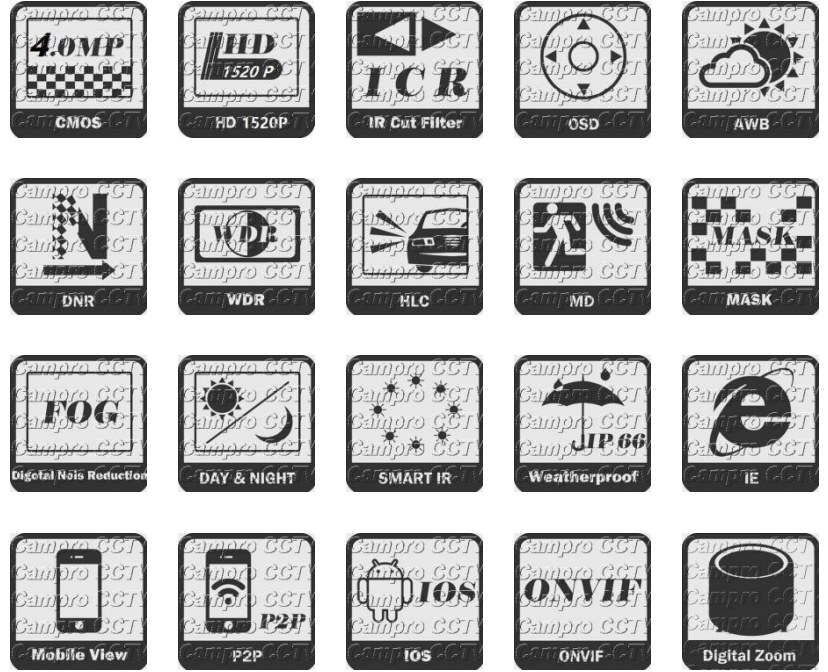

### 4MP 37X Starlight PTZ Network Camera

- 1/1.8" Progressive Scan 4MP CMOS
- 6.5~240mm, 37X Optical Zoom, 16X Digital Zoom
- Starlight Technology
- Auto-Induction Wiper
- Drive & Close-Loop Control System
- Positioning Accuracy: 0.05°
- Smart AI: Optional
- Laser Distance up to 800M