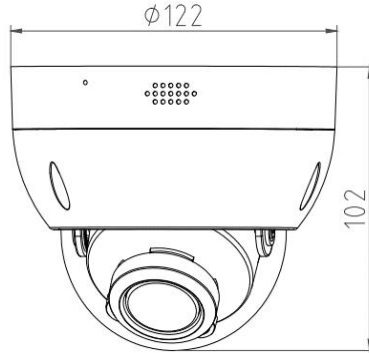

8MP IR Day & Night Network Dome Camera

- 8MP 1/2.7" CMOS Image Sensor, Excellent Low Luminance Performance & High Definition of images.
- Outputs Max. 8MP: 3840*2160@25/30fps, H.265 Code, High Compression Rate, Ultra Low Bit Rate.
- 2.8mm / 3.6mm / 6.0mm Fixed Focal Lens, IR Light: Max. 40M.
- ROI, SMART H.264 +/H.265+, AI H.264/H.265, Flexible Coding, Applicable to various bandwidth and storage environments.
- Rotation Mode, WDR, 3DNR, HLC, BLC, Digital Watermarking, Applicable to various monitoring scenes.
- Perimeter Protection: Intrusion, Tripwire (Support the classification & Detection of Human, Vehicle & Non-Motor).
- Abnormality Detection: Smart Motion Detection, Face Detection, People Counting.

Model No.	CB-FD805P
Camera	
Image Sensor	1/2.7" Progressive CMOS Image Sensor
Max. Resolution	8MP, 3840(H)*2160(V)
RAM & Flash	256MB RAM / 128MB ROM
Minimum Illumination	0.006Lux(Color), 0.0006Lux (B/W), 0Lux (IR on)
Shutter Speed	1/3 s to 1/100, 000 s
Day / Night	Auto, Dual IR-Cut Filter, D/N Sensitive Switch / Mixed Mode Switch
Illumination Distance Range	IR Light: Max. 40M
Illuminator Control	Auto / Manual
Smart IR	Supported
S/N Ratio	≥ 56dB
Angle Adjustment	Pan: 0° to 360°, Tilt: 0° to 90°, Rotate: 0° to 360°
Lens	
Lens	2.8mm / 3.6mm / 6.0mm Fixed Focal Lens
Max. Aperture Ratio	F No. 1.6
Min. Object Distance	2M
Lens Mount	M12
Max. Aperture	F1.6
Iris Type	Auto Iris
Focal Length & FOV