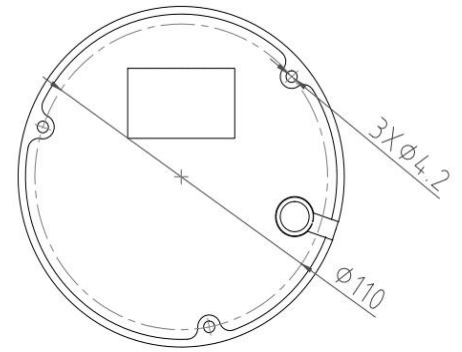

8MP IR Day & Night Network Dome Camera

- 8MP 1/2.7" CMOS Image Sensor, Excellent Low Luminance Performance & High Definition of images.
- Outputs Max. 8MP: 3840*2160@25/30fps, H.265 Code, High Compression Rate, Ultra Low Bit Rate.
- 2.8mm / 3.6mm / 6.0mm Fixed Focal Lens, IR Light: Max. 40M.
- ROI, SMART H.264 +/H.265+, AI H.264/H.265, Flexible Coding, Applicable to various bandwidth and storage environments.
- Rotation Mode, WDR, 3DNR, HLC, BLC, Digital Watermarking, Applicable to various monitoring scenes.
- Perimeter Protection: Intrusion, Tripwire (Support the classification & Detection of Human, Vehicle & Non-Motor).
- Abnormality Detection: Smart Motion Detection, Face Detection, People Counting.

Model No.	CB-FD805P
Camera	
Image Sensor	1/2.7" Progressive CMOS Image Sensor
Max. Resolution	8MP, 3840(H)*2160(V)
RAM & Flash	256MB RAM / 128MB ROM
Minimum Illumination	0.006Lux(Color), 0.0006Lux (B/W), 0Lux (IR on)
Shutter Speed	1/3 s to 1/100, 000 s
Day / Night	Auto, Dual IR-Cut Filter, D/N Sensitive Switch / Mixed Mode Switch
Illumination Distance Range	IR Light: Max. 40M
Illuminator Control	Auto / Manual
Smart IR	Supported
S/N Ratio	≥ 56dB
Angle Adjustment	Pan: 0° to 360°, Tilt: 0° to 90°, Rotate: 0° to 360°
Lens	
Lens	2.8mm / 3.6mm / 6.0mm Fixed Focal Lens
Max. Aperture Ratio	F No. 1.6
Min. Object Distance	2M
Lens Mount	M12
Max. Aperture	F1.6
Iris Type	Auto Iris
Focal Length & FOV