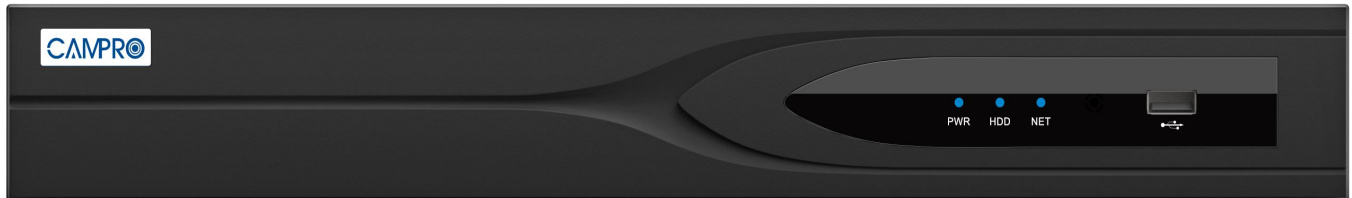

## 16CH 1U 2HDD Prime AI NVR

- Max. 256Mbps Incoming / Outgoing, Max 16 Channel 12MP IPC Input
- 16CH 1080P Decoding Capability, Support Adaptive Decoding
- Support 4K HDMI Output, Up to 16CH for Playback
- Support P2P, APP Alarm Push, Support AI search
- AI by Camera: Face Detection, Intrusion, Tripwire(Classification of Human / Vehicles / Non-motor), Object Detection and Smart Motion Detection
- AI by NVR: Face Detection, Intrusion, Tripwire(Classification of Human / Vehicles / Non-motor), Smart Motion Detection

USB Port	1*USB 3.0 (On Front Panel), 2*USB 2.0 (On Rear Panel)
RCA Input/Output	1CH Input / 1CH Output
Alarm Input/output	8CH Input / 4CH Output
RS-232	1
RS-485	1
<b>Other Function</b>	
Recording Mode	Manual, Schedule(Normal, Motion Detection, Alarm, Intelligent)
Quick Access IPC	Support One Click adding IPC
Alarm Linkage	Recording, Snap Shot, Buzzer, Log, Preset, Alarm Push, E-mail
Bidirectional Talk	Two-Way Voice Intercom
Motion Detection	Zones: 396(22*18), Multi-level Sensitivity: level 1-6 )
Snap Shot	Support JPEG format (Support upload snapshot and video backup to third-party cloud service such as Dropbox, Google Drive
Smart Phone	iOS, Android
Backup	USB Device
P2P / Cloud Storage	Support / Support Google Drive
VMS / Mobile App	IE / Web / PC Client Software / App
<b>General Parameter</b>	
Dimensions	1U / 360*312*48mm
Weight	3KG (Not including HDD)
Power Supply	DC12V / 3A
Power Consumption	< 20W (without HDD, without POE)
Operation Temp.	-10°C - +55°C
Humidity	10% - 95%
<b>Approvals</b>	
Certification	CE / FCC / RoHS
ISO	ISO9001