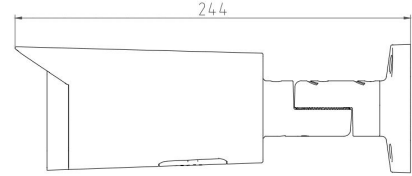

8MP IR Day & Night Network Bullet Camera

- 8MP 1/2.7" CMOS Image Sensor, Excellent Low Luminance Performance & High Definition of images.
- Outputs Max. 8MP: 3840*2160@25/30fps, H.265 Code, High Compression Rate, Ultra Low Bit Rate.
- 2.7~13.5mm 5X Motorized Lens, IR Light: Max. 60M.
- ROI, SMART H.264 +/H.265+, AI H.264/H.265, Flexible Coding, Applicable to various bandwidth and storage environments.
- Rotation Mode, WDR, 3DNR, HLC, BLC, Digital Watermarking, Applicable to various monitoring scenes.
- Perimeter Protection: Intrusion, Tripwire (Support the classification & Detection of Human, Vehicle & Non-Motor).
- Abnormality Detection: Smart Motion Detection, Face Detection, People Counting.

Model No.	CB-RD805P-AZ
Camera	
Image Sensor	1/2.7" Progressive CMOS Image Sensor
Max. Resolution	8MP, 3840(H)*2160(V)
RAM & Flash	256MB RAM / 128MB ROM
Minimum Illumination	0.006Lux(Color), 0.0006Lux (B/W), 0Lux (IR on)
Shutter Speed	1/3 s to 1/100, 000 s
Day / Night	Auto, Dual IR-Cut Filter, D/N Sensitive Switch / Mixed Mode Switch
Illumination Distance Range	IR Light: Max. 60M
Illuminator Control	Auto / Manual
Smart IR	Supported
S/N Ratio	≥ 56dB
Angle Adjustment	Pan: 0° to 360°, Tilt: 0° to 90°, Rotate: 0° to 360°
Lens	
Lens	2.7-13.5mm Motorized Auto Focus Lens
Max. Aperture Ratio	F No. 1.6 (W) ~ 3.3(T)
Min. Object Distance	0.3M~INF(W), 1.5M~INF(T)
Lens Mount	M12
Max. Aperture	F1.6
Iris Type	Auto Iris
Focal Length & FOV