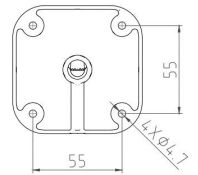

8MP IR Day & Night Network Bullet Camera

- 8MP 1/2.7" CMOS Image Sensor, Excellent Low Luminance Performance & High Definition of images.
- Outputs Max. 8MP: 3840*2160@25/30fps, H.265 Code, High Compression Rate, Ultra Low Bit Rate.
- 2.7~13.5mm 5X Motorized Lens, IR Light: Max. 60M.
- ROI, SMART H.264 +/H.265+, AI H.264/H.265, Flexible Coding, Applicable to various bandwidth and storage environments.
- Rotation Mode, WDR, 3DNR, HLC, BLC, Digital Watermarking, Applicable to various monitoring scenes.
- Perimeter Protection: Intrusion, Tripwire (Support the classification & Detection of Human, Vehicle & Non-Motor).
- Abnormality Detection: Smart Motion Detection, Face Detection, People Counting.

Model No.	CB-RD805P-AZ
Camera	
Image Sensor	1/2.7" Progressive CMOS Image Sensor
Max. Resolution	8MP, 3840(H)*2160(V)
RAM & Flash	256MB RAM / 128MB ROM
Minimum Illumination	0.006Lux(Color), 0.0006Lux (B/W), 0Lux (IR on)
Shutter Speed	1/3 s to 1/100, 000 s
Day / Night	Auto, Dual IR-Cut Filter, D/N Sensitive Switch / Mixed Mode Switch
Illumination Distance Range	IR Light: Max. 60M
Illuminator Control	Auto / Manual
Smart IR	Supported
S/N Ratio	≥ 56dB
Angle Adjustment	Pan: 0° to 360°, Tilt: 0° to 90°, Rotate: 0° to 360°
Lens	
Lens	2.7-13.5mm Motorized Auto Focus Lens
Max. Aperture Ratio	F No. 1.6 (W) ~ 3.3(T)
Min. Object Distance	0.3M~INF(W), 1.5M~INF(T)
Lens Mount	M12
Max. Aperture	F1.6
Iris Type	Auto Iris
Focal Length & FOV