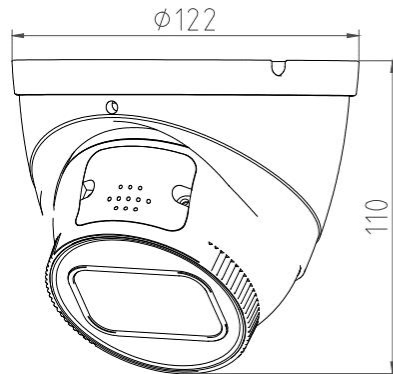

8MP IR Smart Dual Light Active Deterrence Network Dome Camera

- 8MP 1/2.7" CMOS Image Sensor, Excellent Low Luminance Performance & High Definition of images.
- Outputs Max. 8MP: 3840*2160@@25/30fps, H.265 Code, High Compression Rate, Ultra Low Bit Rate.
- 2.7~13.5mm 5X Motorized Lens, IR Light: Max. 40M, Warm Light: Max. 30M.
- ROI, SMART H.264 +/H.265+, AI H.264/H.265, Flexible Coding, Applicable to various bandwidth and storage environments.
- Rotation Mode, WDR, 3DNR, HLC, BLC, Digital Watermarking, Applicable to various monitoring scenes.
- Perimeter Protection: Intrusion, Tripwire (Support the classification & Detection of Human, Vehicle & Non-Motor).
- Abnormality Detection: Smart Motion Detection, Face Detection, People Counting, Video Metadata, Smart Object Detection, Heat Map.
- Support White Light Flash Alarm, Sound Alarm, Arm and Disarm.

Model No.	CB-ED808P-AZ
Camera	
Image Sensor	1/2.7" Progressive CMOS Image Sensor
Max. Resolution	8MP, 3840(H)*2160(V)
RAM & Flash	256MB RAM / 128MB ROM
Minimum Illumination	0.0006Lux(Color), 0.0003Lux (B/W), 0Lux (IR on)
Shutter Speed	1/3 s to 1/100, 000 s
Day / Night	Auto, Dual IR-Cut Filter, D/N Sensitive Switch / Mixed Mode Switch
Illumination Distance Range	IR Light: Max. 40M, Warm Light: Max. 30M
Illuminator Control	Auto / Manual
Smart IR	Supported
S/N Ratio	≥ 56dB
Angle Adjustment	Pan: 0° to 360°, Tilt: 0° to 90°, Rotate: 0° to 360°
Lens	
Lens	2.7-13.5mm Motorized Auto Focus Lens
Max. Aperture Ratio	F No. 1.6 (W) ~ 3.3(T)
Min. Object Distance	0.3M~INF(W), 1.5M~INF(T)
Lens Mount	M12
Max. Aperture	F1.6
Iris Type	Auto Iris