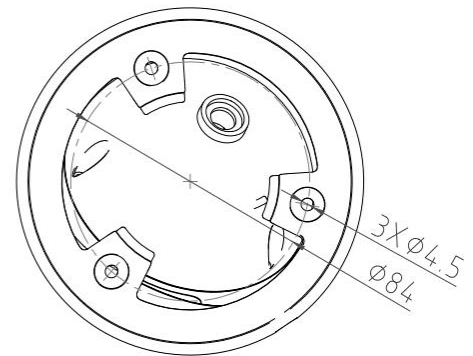

8MP IR Smart Dual Light Active Deterrence Network Dome Camera

- 8MP 1/2.7" CMOS Image Sensor, Excellent Low Luminance Performance & High Definition of images.
- Outputs Max. 8MP: 3840*2160@@25/30fps, H.265 Code, High Compression Rate, Ultra Low Bit Rate.
- 2.7~13.5mm 5X Motorized Lens, IR Light: Max. 40M, Warm Light: Max. 30M.
- ROI, SMART H.264 +/H.265+, AI H.264/H.265, Flexible Coding, Applicable to various bandwidth and storage environments.
- Rotation Mode, WDR, 3DNR, HLC, BLC, Digital Watermarking, Applicable to various monitoring scenes.
- Perimeter Protection: Intrusion, Tripwire (Support the classification & Detection of Human, Vehicle & Non-Motor).
- Abnormality Detection: Smart Motion Detection, Face Detection, People Counting, Video Metadata, Smart Object Detection, Heat Map.
- Support White Light Flash Alarm, Sound Alarm, Arm and Disarm.

Model No.	CB-ED808P-AZ
Camera	
Image Sensor	1/2.7" Progressive CMOS Image Sensor
Max. Resolution	8MP, 3840(H)*2160(V)
RAM & Flash	256MB RAM / 128MB ROM
Minimum Illumination	0.0006Lux(Color), 0.0003Lux (B/W), 0Lux (IR on)
Shutter Speed	1/3 s to 1/100, 000 s
Day / Night	Auto, Dual IR-Cut Filter, D/N Sensitive Switch / Mixed Mode Switch
Illumination Distance Range	IR Light: Max. 40M, Warm Light: Max. 30M
Illuminator Control	Auto / Manual
Smart IR	Supported
S/N Ratio	≥ 56dB
Angle Adjustment	Pan: 0° to 360°, Tilt: 0° to 90°, Rotate: 0° to 360°
Lens	
Lens	2.7-13.5mm Motorized Auto Focus Lens
Max. Aperture Ratio	F No. 1.6 (W) ~ 3.3(T)
Min. Object Distance	0.3M~INF(W), 1.5M~INF(T)
Lens Mount	M12
Max. Aperture	F1.6
Iris Type	Auto Iris