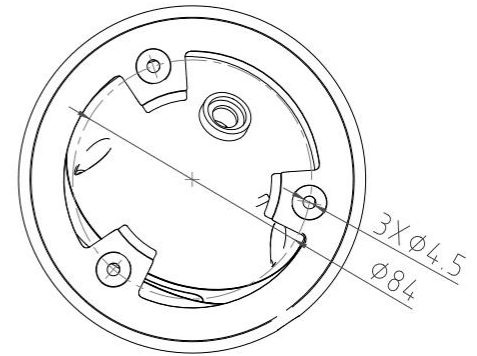

8MP IR Day & Night Network Dome Camera

- 8MP 1/2.7" CMOS Image Sensor, Excellent Low Luminance Performance & High Definition of images.
- Outputs Max. 8MP: 3840*2160@20fps, H.265 Code, High Compression Rate, Ultra Low Bit Rate.
- 2.8mm / 3.6mm / 6.0mm Fixed Focal Lens, IR Light: Max. 40M.
- ROI, SMART H.264 +/H.265+, AI H.264/H.265, Flexible Coding, Applicable to various bandwidth and storage environments.
- Rotation Mode, WDR, 3DNR, HLC, BLC, Digital Watermarking, Applicable to various monitoring scenes.
- Perimeter Protection: Intrusion, Tripwire (Support the classification & Detection of Human, Vehicle & Non-Motor).
- Abnormality Detection: Smart Motion Detection, Face Detection, People Counting.

Model No.	CB-ED804P
Camera	
Image Sensor	1/2.7" Progressive CMOS Image Sensor
Max. Resolution	8MP, 3840(H)*2160(V)
RAM & Flash	256MB RAM / 128MB ROM
Minimum Illumination	0.006Lux(Color), 0.0006Lux (B/W), 0Lux (IR on)
Shutter Speed	1/3 s to 1/100, 000 s
Day / Night	Auto, Dual IR-Cut Filter, D/N Sensitive Switch / Mixed Mode Switch
Illumination Distance Range	IR Light: Max. 40M
Illuminator Control	Auto / Manual
Smart IR	Supported
S/N Ratio	≥ 56dB
Angle Adjustment	Pan: 0° to 360°, Tilt: 0° to 90°, Rotate: 0° to 360°
Lens	
Lens	2.8mm / 3.6mm / 6.0mm Fixed Focal Lens
Max. Aperture Ratio	F No. 1.6
Min. Object Distance	2M
Lens Mount	M12
Max. Aperture	F1.6
Iris Type	Auto Iris
Focal Length & FOV