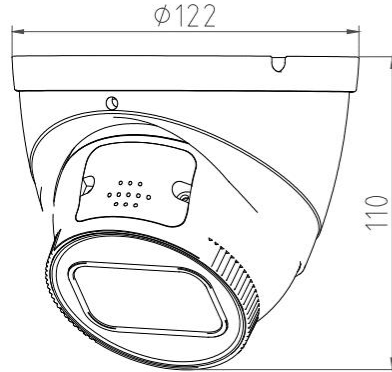

8MP IR Day & Night Network Dome Camera

- 8MP 1/2.7" CMOS Image Sensor, Excellent Low Luminance Performance & High Definition of images.
- Outputs Max. 8MP: 3840*2160@20fps, H.265 Code, High Compression Rate, Ultra Low Bit Rate.
- 2.8mm / 3.6mm / 6.0mm Fixed Focal Lens, IR Light: Max. 40M.
- ROI, SMART H.264 +/H.265+, AI H.264/H.265, Flexible Coding, Applicable to various bandwidth and storage environments.
- Rotation Mode, WDR, 3DNR, HLC, BLC, Digital Watermarking, Applicable to various monitoring scenes.
- Perimeter Protection: Intrusion, Tripwire (Support the classification & Detection of Human, Vehicle & Non-Motor).
- Abnormality Detection: Smart Motion Detection, Face Detection, People Counting.

Model No.	CB-ED804P
Camera	
Image Sensor	1/2.7" Progressive CMOS Image Sensor
Max. Resolution	8MP, 3840(H)*2160(V)
RAM & Flash	256MB RAM / 128MB ROM
Minimum Illumination	0.006Lux(Color), 0.0006Lux (B/W), 0Lux (IR on)
Shutter Speed	1/3 s to 1/100, 000 s
Day / Night	Auto, Dual IR-Cut Filter, D/N Sensitive Switch / Mixed Mode Switch
Illumination Distance Range	IR Light: Max. 40M
Illuminator Control	Auto / Manual
Smart IR	Supported
S/N Ratio	≥ 56dB
Angle Adjustment	Pan: 0° to 360°, Tilt: 0° to 90°, Rotate: 0° to 360°
Lens	
Lens	2.8mm / 3.6mm / 6.0mm Fixed Focal Lens
Max. Aperture Ratio	F No. 1.6
Min. Object Distance	2M
Lens Mount	M12
Max. Aperture	F1.6
Iris Type	Auto Iris
Focal Length & FOV	