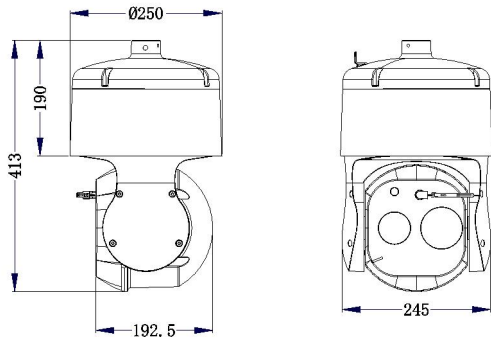

### 4MP 33X Starlight PTZ Network Camera

- 1/1.8" Progressive Scan 4MP CMOS
- 5.5~180mm, 33X Optical Zoom, 16X Digital Zoom
- Starlight Technology
- Auto-Induction Wiper
- Drive & Close-Loop Control System
- Positioning Accuracy: 0.05°
- Smart AI: Optional
- Laser Distance up to 800M

<b>Model No.</b>	<b>CB-33X-LS8041</b>
<b>Camera</b>	
Digital Video Processor	1/1.8" 4MP CMOS Sensor
RAM & ROM	1GB RAM / 8GB ROM
Frame Rate	2560*1440
Minimum Illumination	Color: 0.0005Lux@F1.5(AGC ON), B/W: 0.0001 Lux@F1.5(AGC ON)
Shutter Speed	Auto / 1/25s-1~100'000s
Slow Shutter	Support
Aperture	DC drive
Day & Night Switch	Auto, Dual IR-Cut Filter (Day / Night / Auto / Schedule)
IR Illuminator / Wavelength	Up to 800M / 850nm
<b>LENS</b>	
Lens Type	5.5~180mm Motorized 33X Optical Zoom Lens