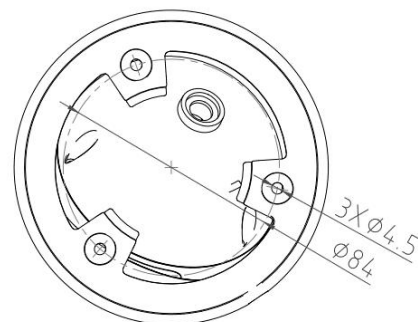

5MP IR Smart Dual Light Network Dome Camera

- 5MP 1/2.7" CMOS Image Sensor, Excellent Low Luminance Performance & High Definition of images.
- Outputs Max. 5MP: 2880*1620@25/30fps, H.265 Code, High Compression Rate, Ultra Low Bit Rate.
- 2.7~13.5mm 5X Motorized Lens, IR Light: Max. 40M, Warm Light: Max. 30M.
- ROI, SMART H.264 +/H.265+, AI H.264/H.265, Flexible Coding, Applicable to various bandwidth and storage environments.
- Rotation Mode, DWDR, 3DNR, HLC, BLC, Digital Watermarking, Applicable to various monitoring scenes.
- Perimeter Protection: Intrusion, Tripwire (Support the classification & Detection of Human, Vehicle & Non-Motor).
- Abnormality Detection: Smart Motion Detection

Model No.	CB-ED503P-AZ
Camera	
Image Sensor	1/2.7" Progressive CMOS Image Sensor
Max. Resolution	5MP, 2880(H)*1620(V)
RAM & Flash	256MB RAM / 128MB ROM
Minimum Illumination	0.005Lux(Color), 0.0005Lux (B/W), 0Lux (IR on)
Shutter Speed	1/3 s to 1/100, 000 s
Day / Night	Auto, Dual IR-Cut Filter, D/N Sensitive Switch / Mixed Mode Switch
Illumination Distance Range	IR Light: Max. 40M, Warm Light: Max. 30M
Illuminator Control	Auto / Manual
Smart IR	Supported
S/N Ratio	≥ 56dB
Angle Adjustment	Pan: 0° to 360°, Tilt: 0° to 90°, Rotate: 0° to 360°
Lens	
Lens	2.7-13.5mm Motorized Auto Focus Lens
Max. Aperture Ratio	F No. 1.6 (W) ~ 3.3(T)
Min. Object Distance	0.3M~INF(W), 1.5M~INF(T)
Lens Mount	M12
Max. Aperture	F1.6
Iris Type	Auto Iris
Focal Length & FOV	