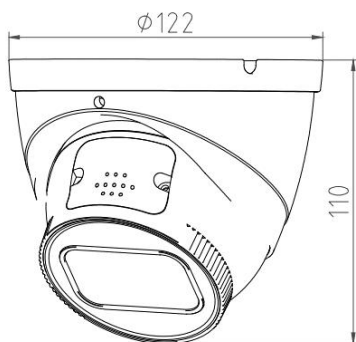

5MP IR Smart Dual Light Network Dome Camera

- 5MP 1/2.7" CMOS Image Sensor, Excellent Low Luminance Performance & High Definition of images.
- Outputs Max. 5MP: 2880*1620@25/30fps, H.265 Code, High Compression Rate, Ultra Low Bit Rate.
- 2.7~13.5mm 5X Motorized Lens, IR Light: Max. 40M, Warm Light: Max. 30M.
- ROI, SMART H.264 +/H.265+, AI H.264/H.265, Flexible Coding, Applicable to various bandwidth and storage environments.
- Rotation Mode, DWDR, 3DNR, HLC, BLC, Digital Watermarking, Applicable to various monitoring scenes.
- Perimeter Protection: Intrusion, Tripwire (Support the classification & Detection of Human, Vehicle & Non-Motor).
- Abnormality Detection: Smart Motion Detection

Model No.	CB-ED503P-AZ
Camera	
Image Sensor	1/2.7" Progressive CMOS Image Sensor
Max. Resolution	5MP, 2880(H)*1620(V)
RAM & Flash	256MB RAM / 128MB ROM
Minimum Illumination	0.005Lux(Color), 0.0005Lux (B/W), 0Lux (IR on)
Shutter Speed	1/3 s to 1/100, 000 s
Day / Night	Auto, Dual IR-Cut Filter, D/N Sensitive Switch / Mixed Mode Switch
Illumination Distance Range	IR Light: Max. 40M, Warm Light: Max. 30M
Illuminator Control	Auto / Manual
Smart IR	Supported
S/N Ratio	≥ 56dB
Angle Adjustment	Pan: 0° to 360°, Tilt: 0° to 90°, Rotate: 0° to 360°
Lens	
Lens	2.7-13.5mm Motorized Auto Focus Lens
Max. Aperture Ratio	F No. 1.6 (W) ~ 3.3(T)
Min. Object Distance	0.3M~INF(W), 1.5M~INF(T)
Lens Mount	M12
Max. Aperture	F1.6
Iris Type	Auto Iris
Focal Length & FOV	

Case	Metal for Indoor & Outdoor
Protection Level	IP67, IK10
Temp. / Humidity	-30°C to +60°C (-22°F to +140°F)/Less than 95% RH
Storage Conditions	-40°C to +60°C (-40°F to +140°F)
Power Consumption	Basic: 2.5W, Max. 6.2W
Power Supply	DC12V 2A / POE (IEEE802.3af)
Lightning Protection	Power, Network, POE all Lightning Protection, Rating Surge Voltage: 6KV(10/700µs)
Dimension / Weight	122(L)*110(H)mm / 0.7KG
Approvals	
Certification	CE / FCC / RoHS
ISO	ISO9001