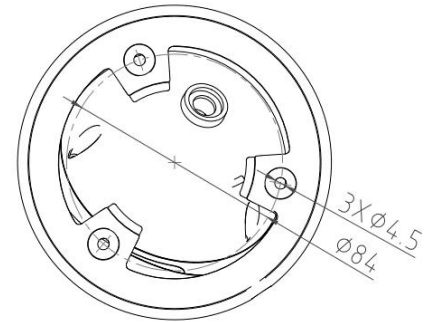

8MP Full Color Smart Dual Light Active Deterrence Network Dome Camera

- 8MP 1/1.8" CMOS Image Sensor, Smart Dual Light Dark Fighter Full Color Excellent Performance & High Definition of images.
- Outputs Max. 8MP: 3840*2160@25/30fps, H.265 Code, High Compression Rate, Ultra Low Bit Rate.
- 2.8mm / 3.6mm / 6.0mm Fixed Focal Lens, IR Light: Max. 40M, Warm Light: Max. 40M, **Red and Blue Warning Light**.
- ROI, SMART H.264 +/H.265+, AI H.264/H.265, Flexible Coding, Applicable to various bandwidth and storage environments.
- Rotation Mode, WDR, 3DNR, HLC, BLC, Digital Watermarking, Applicable to various monitoring scenes.
- Perimeter Protection: Intrusion, Tripwire (Support the classification & Detection of Human, Vehicle & Non-Motor).
- Abnormality Detection: Smart Motion Detection, Face Detection, People Counting, Heat Map.
- Support White Light Flash Alarm, Sound Alarm, Arm and Disarm.

Model No.	CB-ET806P
Camera	
Image Sensor	1/1.8" Progressive CMOS Image Sensor
Max. Resolution	8MP, 3840(H)*2160(V)
RAM & Flash	256MB RAM / 128MB ROM
Minimum Illumination	0.0006Lux(Color), 0.0003Lux (B/W), 0Lux (IR on)
Shutter Speed	1/3 s to 1/100, 000 s
Day / Night	Auto, Dual IR-Cut Filter, D/N Sensitive Switch / Mixed Mode Switch
Illumination Distance Range	IR Light: Max. 40M, Warm Light: Max. 40M, Red and Blue Warning Light
Illuminator Control	Auto / Manual
Smart IR	Supported
S/N Ratio	≥ 56dB
Angle Adjustment	Pan: 0° to 360°, Tilt: 0° to 90°, Rotate: 0° to 360°
Lens	
Lens	2.8mm / 3.6mm / 6.0mm Fixed Focal Lens
Max. Aperture Ratio	F No. 1.2
Min. Object Distance	2M
Lens Mount	M12
Max. Aperture	F1.2
Iris Type	Auto Iris
Focal Length & FOV