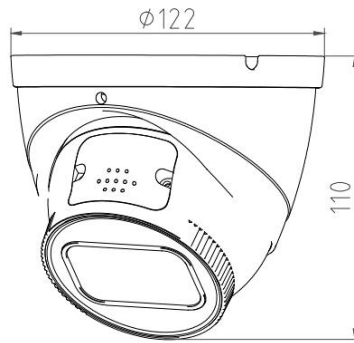

8MP Full Color Smart Dual Light Active Deterrence Network Dome Camera

- 8MP 1/1.8" CMOS Image Sensor, Smart Dual Light Dark Fighter Full Color Excellent Performance & High Definition of images.
- Outputs Max. 8MP: 3840*2160@25/30fps, H.265 Code, High Compression Rate, Ultra Low Bit Rate.
- 2.8mm / 3.6mm / 6.0mm Fixed Focal Lens, IR Light: Max. 40M, Warm Light: Max. 40M, **Red and Blue Warning Light**.
- ROI, SMART H.264 +/H.265+, AI H.264/H.265, Flexible Coding, Applicable to various bandwidth and storage environments.
- Rotation Mode, WDR, 3DNR, HLC, BLC, Digital Watermarking, Applicable to various monitoring scenes.
- Perimeter Protection: Intrusion, Tripwire (Support the classification & Detection of Human, Vehicle & Non-Motor).
- Abnormality Detection: Smart Motion Detection, Face Detection, People Counting, Heat Map.
- Support White Light Flash Alarm, Sound Alarm, Arm and Disarm.

Model No.	CB-ET806P
Camera	
Image Sensor	1/1.8" Progressive CMOS Image Sensor
Max. Resolution	8MP, 3840(H)*2160(V)
RAM & Flash	256MB RAM / 128MB ROM
Minimum Illumination	0.0006Lux(Color), 0.0003Lux (B/W), 0Lux (IR on)
Shutter Speed	1/3 s to 1/100, 000 s
Day / Night	Auto, Dual IR-Cut Filter, D/N Sensitive Switch / Mixed Mode Switch
Illumination Distance Range	IR Light: Max. 40M, Warm Light: Max. 40M, Red and Blue Warning Light
Illuminator Control	Auto / Manual
Smart IR	Supported
S/N Ratio	≥ 56dB
Angle Adjustment	Pan: 0° to 360°, Tilt: 0° to 90°, Rotate: 0° to 360°
Lens	
Lens	2.8mm / 3.6mm / 6.0mm Fixed Focal Lens
Max. Aperture Ratio	F No. 1.2
Min. Object Distance	2M
Lens Mount	M12
Max. Aperture	F1.2
Iris Type	Auto Iris
Focal Length & FOV	