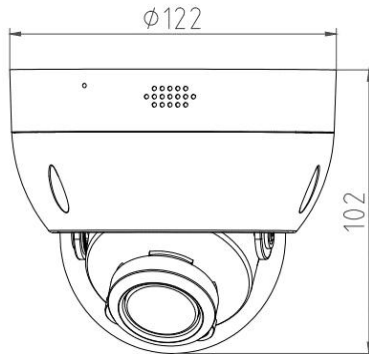

8MP IR Day & Night Network Dome Camera

- 8MP 1/2.7" CMOS Image Sensor, Excellent Low Luminance Performance & High Definition of images.
- Outputs Max. 8MP: 3840*2160@25/30fps, H.265 Code, High Compression Rate, Ultra Low Bit Rate.
- 2.7~13.5mm 5X Motorized Lens, IR Light: Max. 40M.
- ROI, SMART H.264 +/H.265+, AI H.264/H.265, Flexible Coding, Applicable to various bandwidth and storage environments.
- Rotation Mode, WDR, 3DNR, HLC, BLC, Digital Watermarking, Applicable to various monitoring scenes.
- Perimeter Protection: Intrusion, Tripwire (Support the classification & Detection of Human, Vehicle & Non-Motor).
- Abnormality Detection: Smart Motion Detection, Face Detection, People Counting.

Model No.	CB-FD805P-AZ
Camera	
Image Sensor	1/2.7" Progressive CMOS Image Sensor
Max. Resolution	8MP, 3840(H)*2160(V)
RAM & Flash	256MB RAM / 128MB ROM
Minimum Illumination	0.006Lux(Color), 0.0006Lux (B/W), 0Lux (IR on)
Shutter Speed	1/3 s to 1/100, 000 s
Day / Night	Auto, Dual IR-Cut Filter, D/N Sensitive Switch / Mixed Mode Switch
Illumination Distance Range	IR Light: Max. 40M
Illuminator Control	Auto / Manual
Smart IR	Supported
S/N Ratio	≥ 56dB
Angle Adjustment	Pan: 0° to 360°, Tilt: 0° to 90°, Rotate: 0° to 360°
Lens	
Lens	2.7-13.5mm Motorized Auto Focus Lens
Max. Aperture Ratio	F No. 1.6 (W) ~ 3.3(T)
Min. Object Distance	0.3M~INF(W), 1.5M~INF(T)
Lens Mount	M12
Max. Aperture	F1.6
Iris Type	Auto Iris
Focal Length & FOV