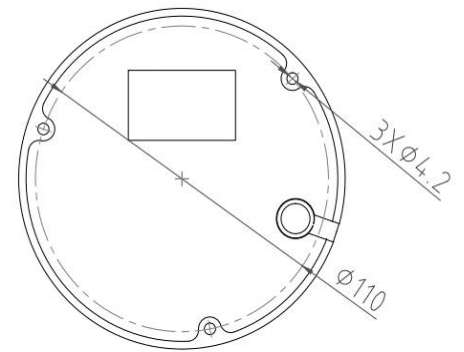

8MP IR Day & Night Network Dome Camera

- 8MP 1/2.7" CMOS Image Sensor, Excellent Low Luminance Performance & High Definition of images.
- Outputs Max. 8MP: 3840*2160@25/30fps, H.265 Code, High Compression Rate, Ultra Low Bit Rate.
- 2.7~13.5mm 5X Motorized Lens, IR Light: Max. 40M.
- ROI, SMART H.264 +/H.265+, AI H.264/H.265, Flexible Coding, Applicable to various bandwidth and storage environments.
- Rotation Mode, WDR, 3DNR, HLC, BLC, Digital Watermarking, Applicable to various monitoring scenes.
- Perimeter Protection: Intrusion, Tripwire (Support the classification & Detection of Human, Vehicle & Non-Motor).
- Abnormality Detection: Smart Motion Detection, Face Detection, People Counting.

Model No.	CB-FD805P-AZ
Camera	
Image Sensor	1/2.7" Progressive CMOS Image Sensor
Max. Resolution	8MP, 3840(H)*2160(V)
RAM & Flash	256MB RAM / 128MB ROM
Minimum Illumination	0.006Lux(Color), 0.0006Lux (B/W), 0Lux (IR on)
Shutter Speed	1/3 s to 1/100, 000 s
Day / Night	Auto, Dual IR-Cut Filter, D/N Sensitive Switch / Mixed Mode Switch
Illumination Distance Range	IR Light: Max. 40M
Illuminator Control	Auto / Manual
Smart IR	Supported
S/N Ratio	≥ 56dB
Angle Adjustment	Pan: 0° to 360°, Tilt: 0° to 90°, Rotate: 0° to 360°
Lens	
Lens	2.7-13.5mm Motorized Auto Focus Lens
Max. Aperture Ratio	F No. 1.6 (W) ~ 3.3(T)
Min. Object Distance	0.3M~INF(W), 1.5M~INF(T)
Lens Mount	M12
Max. Aperture	F1.6
Iris Type	Auto Iris
Focal Length & FOV