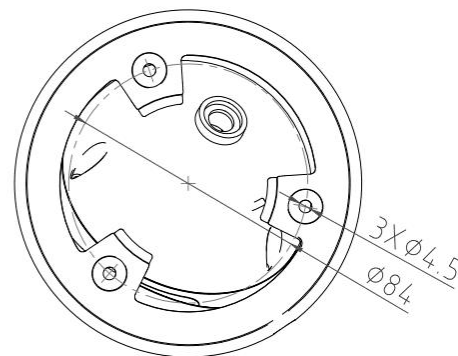

## 8MP IR Smart Dual Light Active Deterrence Network Dome Camera

- 8MP 1/2.7" CMOS Image Sensor, Excellent Low Luminance Performance & High Definition of images.
- Outputs Max. 8MP: 3840\*2160@25/30fps, H.265 Code, High Compression Rate, Ultra Low Bit Rate.
- 2.8mm / 3.6mm / 6.0mm Fixed Focal Lens, IR Light: Max. 50M, Warm Light: Max. 40M.
- ROI, SMART H.264 +/H.265+, AI H.264/H.265, Flexible Coding, Applicable to various bandwidth and storage environments.
- Rotation Mode, WDR, 3DNR, HLC, BLC, Digital Watermarking, Applicable to various monitoring scenes.
- Perimeter Protection: Intrusion, Tripwire (Support the classification & Detection of Human, Vehicle & Non-Motor).
- Abnormality Detection: Smart Motion Detection, Face Detection, People Counting, Video Metadata, Smart Object Detection, Heat Map.
- Support White Light Flash Alarm, Sound Alarm, Arm and Disarm.

Model No.	CB-ED808P
<b>Camera</b>	
Image Sensor	1/2.7" Progressive CMOS Image Sensor
Max. Resolution	8MP, 3840(H)*2160(V)
RAM & Flash	256MB RAM / 128MB ROM
Minimum Illumination	0.0006Lux(Color), 0.0003Lux (B/W), 0Lux (IR on)
Shutter Speed	1/3 s to 1/100, 000 s
Day / Night	Auto, Dual IR-Cut Filter, D/N Sensitive Switch / Mixed Mode Switch
Illumination Distance Range	IR Light: Max. 50M, Warm Light: Max. 40M
Illuminator Control	Auto / Manual
Smart IR	Supported
S/N Ratio	≥ 56dB
Angle Adjustment	Pan: 0° to 360°, Tilt: 0° to 90°, Rotate: 0° to 360°
<b>Lens</b>	
Lens	2.8mm / 3.6mm / 6.0mm Fixed Focal Lens
Max. Aperture Ratio	F No. 1.6
Min. Object Distance	2M
Lens Mount	M12
Max. Aperture	F1.6
Iris Type	Auto Iris