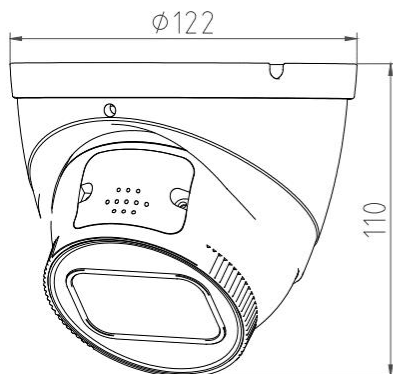

## 8MP IR Smart Dual Light Active Deterrence Network Dome Camera

- 8MP 1/2.7" CMOS Image Sensor, Excellent Low Luminance Performance & High Definition of images.
- Outputs Max. 8MP: 3840\*2160@25/30fps, H.265 Code, High Compression Rate, Ultra Low Bit Rate.
- 2.8mm / 3.6mm / 6.0mm Fixed Focal Lens, IR Light: Max. 50M, Warm Light: Max. 40M.
- ROI, SMART H.264 +/H.265+, AI H.264/H.265, Flexible Coding, Applicable to various bandwidth and storage environments.
- Rotation Mode, WDR, 3DNR, HLC, BLC, Digital Watermarking, Applicable to various monitoring scenes.
- Perimeter Protection: Intrusion, Tripwire (Support the classification & Detection of Human, Vehicle & Non-Motor).
- Abnormality Detection: Smart Motion Detection, Face Detection, People Counting, Video Metadata, Smart Object Detection, Heat Map.
- Support White Light Flash Alarm, Sound Alarm, Arm and Disarm.

Model No.	CB-ED808P
<b>Camera</b>	
Image Sensor	1/2.7" Progressive CMOS Image Sensor
Max. Resolution	8MP, 3840(H)*2160(V)
RAM & Flash	256MB RAM / 128MB ROM
Minimum Illumination	0.0006Lux(Color), 0.0003Lux (B/W), 0Lux (IR on)
Shutter Speed	1/3 s to 1/100, 000 s
Day / Night	Auto, Dual IR-Cut Filter, D/N Sensitive Switch / Mixed Mode Switch
Illumination Distance Range	IR Light: Max. 50M, Warm Light: Max. 40M
Illuminator Control	Auto / Manual
Smart IR	Supported
S/N Ratio	≥ 56dB
Angle Adjustment	Pan: 0° to 360°, Tilt: 0° to 90°, Rotate: 0° to 360°
<b>Lens</b>	
Lens	2.8mm / 3.6mm / 6.0mm Fixed Focal Lens
Max. Aperture Ratio	F No. 1.6
Min. Object Distance	2M
Lens Mount	M12
Max. Aperture	F1.6
Iris Type	Auto Iris