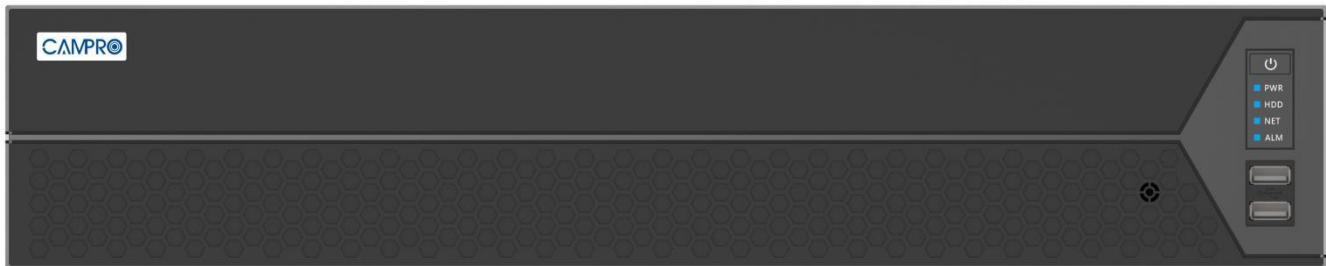

### 32CH 2U 8HDD Ultra AI NVR

- Max. 384Mbps Incoming / Outgoing, Max 32 Channel 12MP IPC Input
- 32CH 1080P Decoding Capability, Support Adaptive Decoding
- Support 4K HDMI Output, Up to 16CH for Playback
- Support P2P, APP Alarm Push, Support AI search
- AI by Camera: Face Detection, Intrusion, Tripwire(Classification of Human / Vehicles / Non-motor), Object Detection, Video Metadata, and Smart Motion Detection
- AI by NVR: Face Detection, Face Recognition, Intrusion, Tripwire(Classification of Human / Vehicles / Non-motor) and Smart Motion Detection

<b>Model No.</b>	<b>CB-NVR-9532 (Ultra AI)</b>
CH & Compression	32CH H.265 / H.264
<b>System Interface</b>	
Operation System	Embedded Linux
Operation Interface	Web / Operating in local GUI
<b>Intelligent Analysis (By Camera)</b>	
Intelligent Analysis	AI by Camera: Face Detection, Smart Motion Detection, Perimeter Protection, Perimeter Protection: Intrusion, Tripwire (support the classification of Human and Vehicle), Work with IPC support these functions and AI search
Perimeter Detection	32CH
Face Detection	32CH
Object Detection	32CH
Smart Motion Detection	32CH
<b>Intelligent Analysis (By NVR)</b>	
Intelligent Analysis	AI by NVR: Face Detection, Smart Motion Detection, Perimeter Protection, Perimeter Protection: Intrusion, Tripwire (support the classification of Human and Vehicle), Work with IPC support these functions and AI search
Perimeter Detection	4CH
Face Detection	4CH
Face Recognition	4CH (20 Face Databases with 100,000 Face pictures in total)
Smart Motion Detection	8CH
<b>Audio/Video Input</b>	