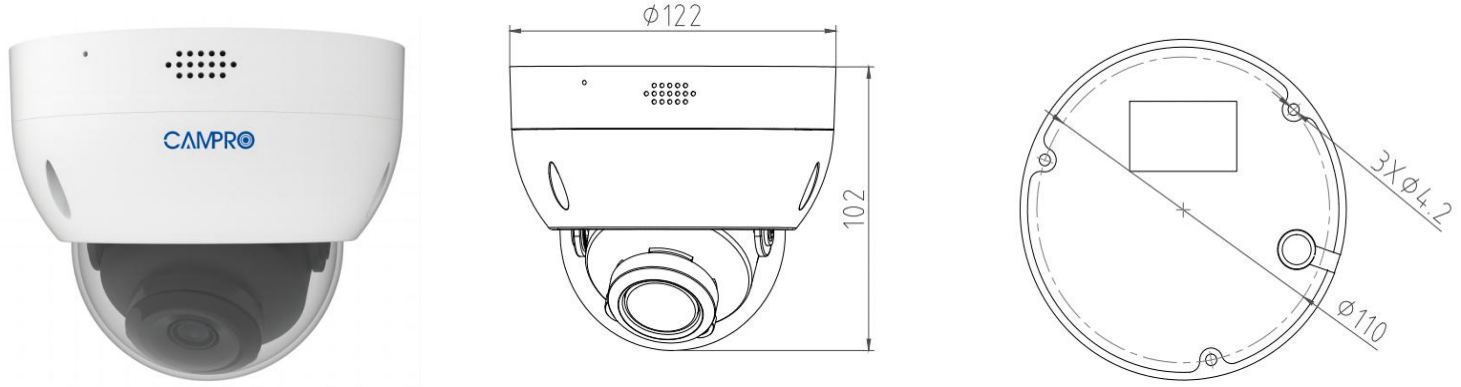

5MP Full Color Smart Dual Light Active Deterrence Network Dome Camera

- 5MP 1/2.7" CMOS Image Sensor, Excellent Low Luminance Performance & High Definition of images.
- Outputs Max. 5MP: 2880*1620@25/30fps, H.265 Code, High Compression Rate, Ultra Low Bit Rate.
- 2.8mm / 3.6mm / 6.0mm Fixed Focal Lens, IR Light: Max. 40M, Warm Light: Max. 40M.
- ROI, SMART H.264 +/H.265+, AI H.264/H.265, Flexible Coding, Applicable to various bandwidth and storage environments.
- Rotation Mode, WDR, 3DNR, HLC, BLC, Digital Watermarking, Applicable to various monitoring scenes.
- Perimeter Protection: Intrusion, Tripwire (Support the classification & Detection of Human, Vehicle & Non-Motor).
- Abnormality Detection: Smart Motion Detection, Face Detection, People Counting, Heat Map.
- Support White Light Flash Alarm, Sound Alarm, Arm and Disarm.

Model No.	CB-FC506P
Camera	
Image Sensor	1/2.7" Progressive CMOS Image Sensor
Max. Resolution	5MP, 2880(H)*1620(V)
RAM & Flash	256MB RAM / 128MB ROM
Minimum Illumination	0.001Lux(Color), 0.0001Lux (B/W), 0Lux (IR on)
Shutter Speed	1/3 s to 1/100, 000 s
Day / Night	Auto, Dual IR-Cut Filter, D/N Sensitive Switch / Mixed Mode Switch
Illumination Distance Range	IR Light: Max. 40M, Warm Light: Max. 40M
Illuminator Control	Auto / Manual
Smart IR	Supported
S/N Ratio	≥ 56dB
Angle Adjustment	Pan: 0° to 360°, Tilt: 0° to 90°, Rotate: 0° to 360°
Lens	
Lens	2.8mm / 3.6mm / 6.0mm Fixed Focal Lens
Max. Aperture Ratio	F No. 1.6
Min. Object Distance	2M
Lens Mount	M12
Max. Aperture	F1.6
Iris Type	Auto Iris
Focal Length & FOV	